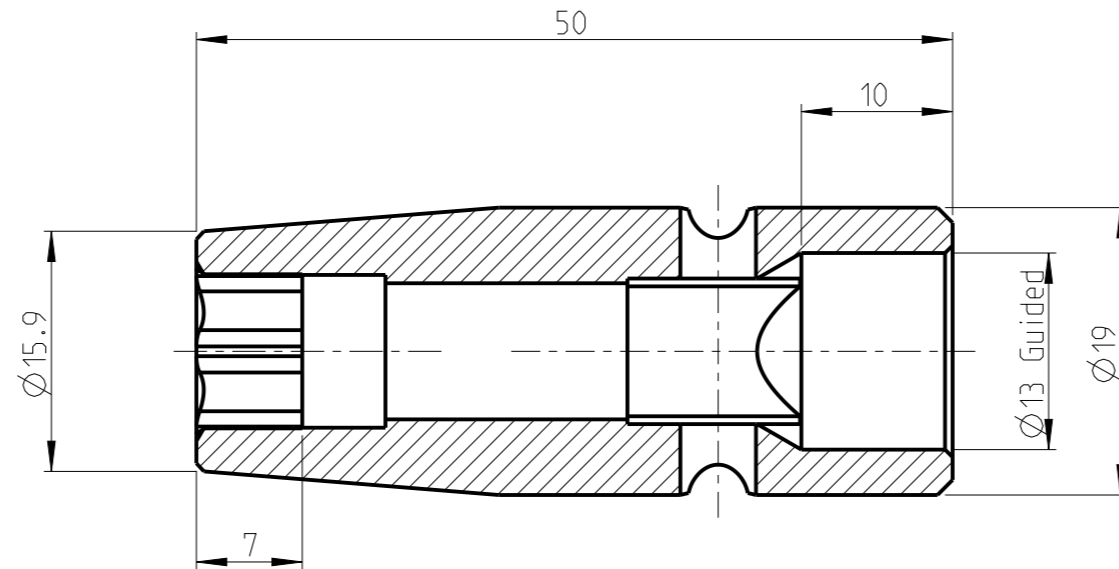

PART	4027121210	Status	Released	Rev./Iter	1.1
Drawing	4027121210	Status		Rev./Iter	1.1

1:1

proprietary document. Not to be used in any way without our consent.

**SALTUS**

Name  
Socket-SQ3/8"-L50-SD10-G

Designation  
4027 1212 10