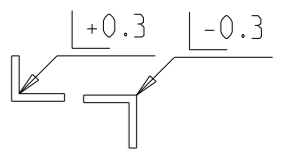

PART	4027121210	Status	Released	Rev./Iter	1.1
Drawing	4027121210	Status		Rev./Iter	1.1

1:1

proprietary document. Not to be used in any way without our consent.

**SALTUS**

Name  
Socket-SQ3/8"-L50-SD10-G

Designation  
4027 1212 10