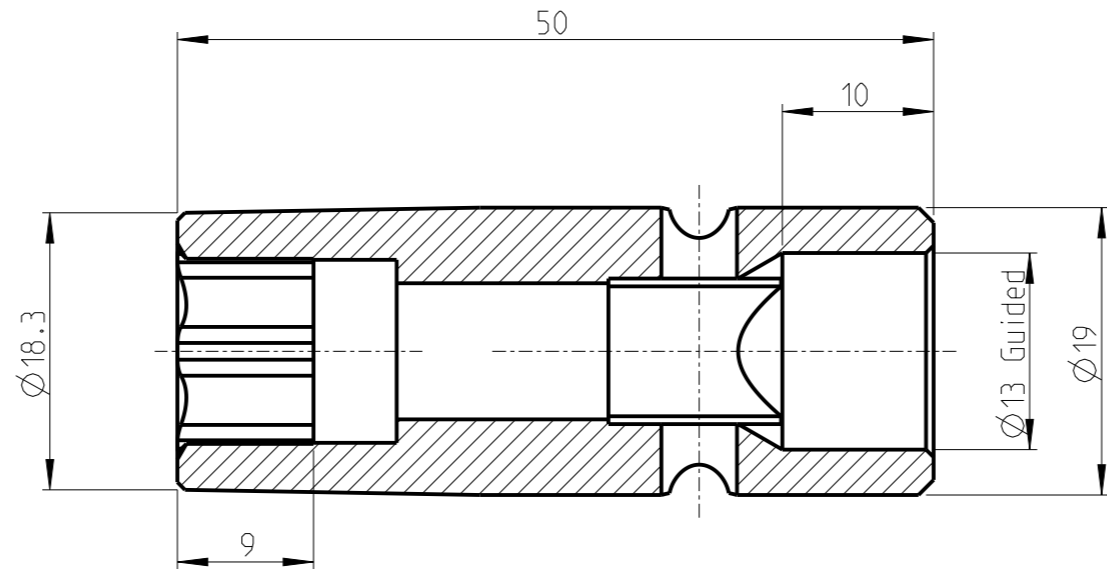

PART	4027121212	Status	Released	Rev./Iter	1.1
Drawing	4027121212	Status		Rev./Iter	1.1

1:1

proprietary document. Not to be used in any way without our consent.

SALTUS

Name
Socket-SQ3/8"-L50-SD12-G
Designation
4027 1212 12