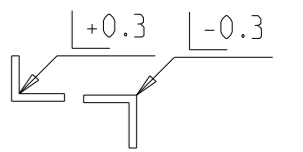

PART	4027121212	Status	Released	Rev./Iter	1.1
Drawing	4027121212	Status		Rev./Iter	1.1

1:1

proprietary document. Not to be used in any way without our consent.

SALTUS

Name
Socket-SQ3/8"-L50-SD12-G
Designation
4027 1212 12