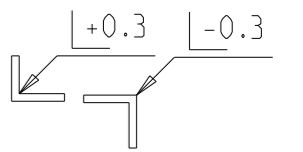

PART	4027121308	Status	Released	Rev./Iter	1.1
Drawing	4027121308	Status		Rev./Iter	1.1

proprietary document. Not to be used in any way without our consent.

SALTUS	Name	Socket-SQ3/8"-L100-SD8-G
	Designation	4027 1213 08