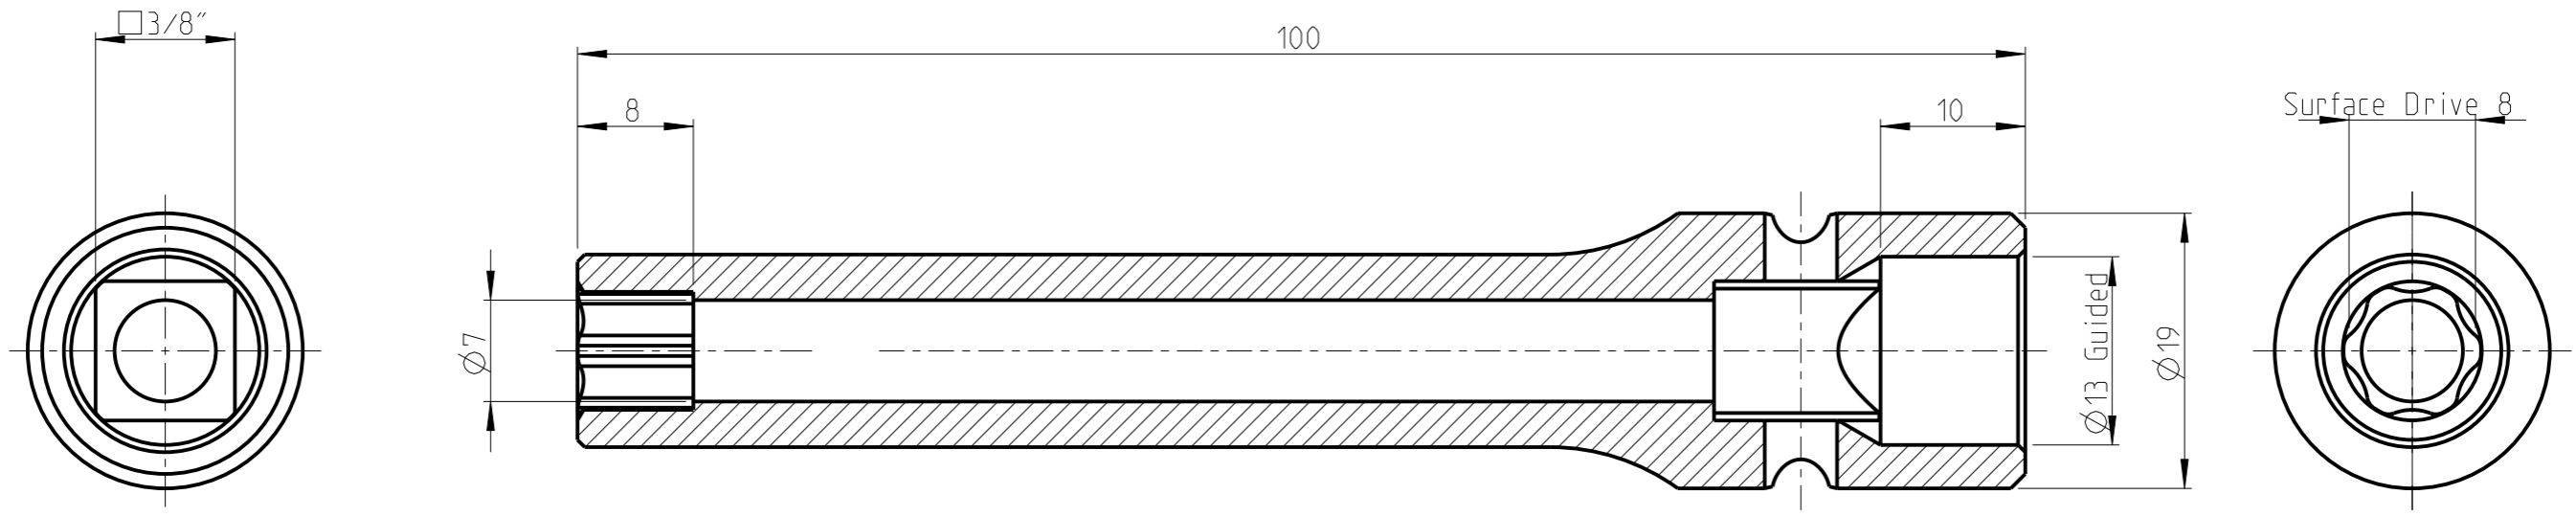

PART	4027121308	Status	Released	Rev./Iter	1.1
Drawing	4027121308	Status		Rev./Iter	1.1

proprietary document. Not to be used in any way without our consent.

SALTUS	Name	Socket-SQ3/8"-L100-SD8-G
	Designation	4027 1213 08