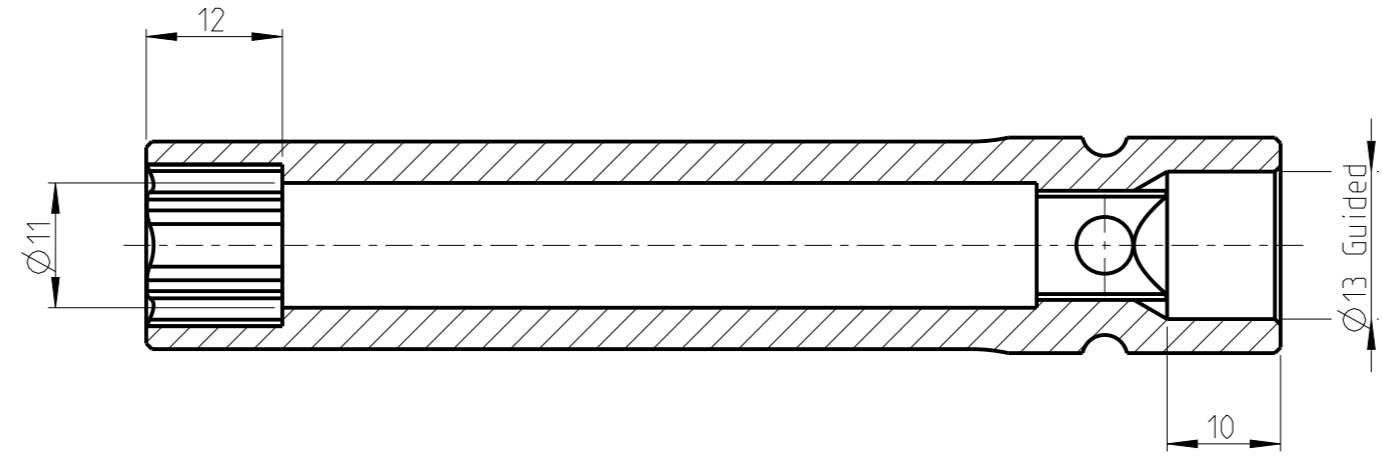

PART	4027121312	Status	Released	Rev./Iter	1.2
	4027121312	Drawing	Status	Rev./Iter	1.2

proprietary document. Not to be used in any way without our consent.

SALTUS	Name	Socket-SQ3/8"-L100-SD12-G
	Designation	4027 1213 12