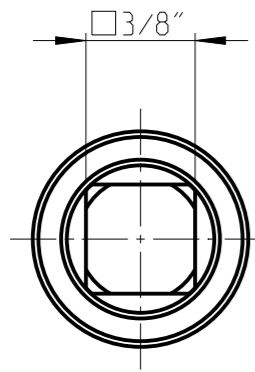

PART	4027121312	Status	Released	Rev./Iter	1.2
	4027121312	Drawing	Status	Rev./Iter	1.2

proprietary document. Not to be used in any way without our consent.

SALTUS	Name	Socket-SQ3/8"-L100-SD12-G
	Designation	4027 1213 12