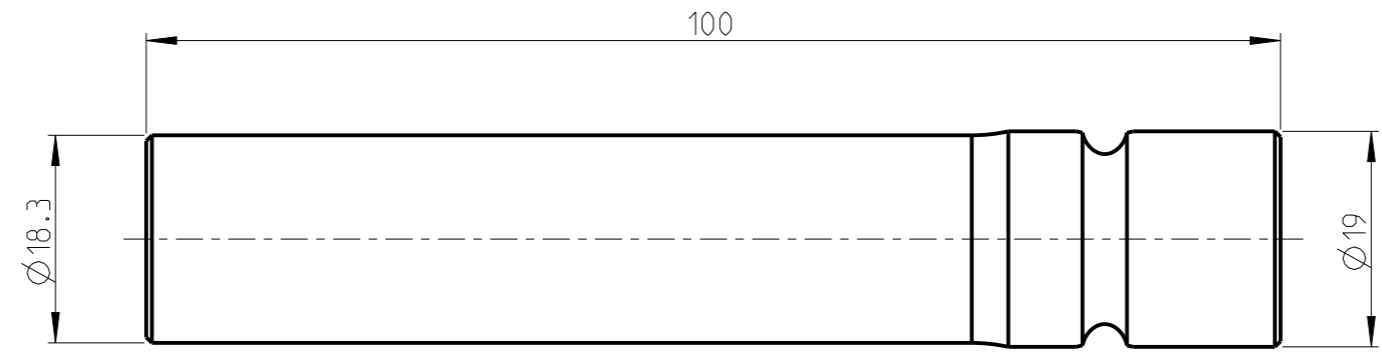

PART	4027121312	Status	Released	Rev./Iter	1.2
	4027121312	Drawing	Status	Rev./Iter	1.2

proprietary document. Not to be used in any way without our consent.

SALTUS	Name	Socket-SQ3/8"-L100-SD12-G
	Designation	4027 1213 12