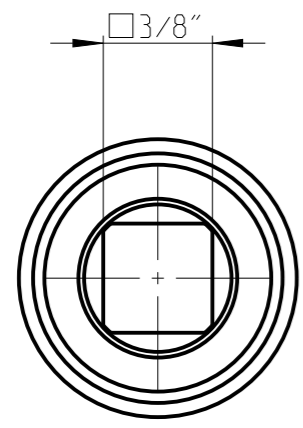

PART	4027121317	Status	Released	Rev./Iter	1.0
Drawing	4027121317	Status		Rev./Iter	1.0

1:1

proprietary document. Not to be used in any way without our consent.

SALTUS	Name	Socket-SQ3/8"-L100-SD17-G
	Designation	4027 1213 17