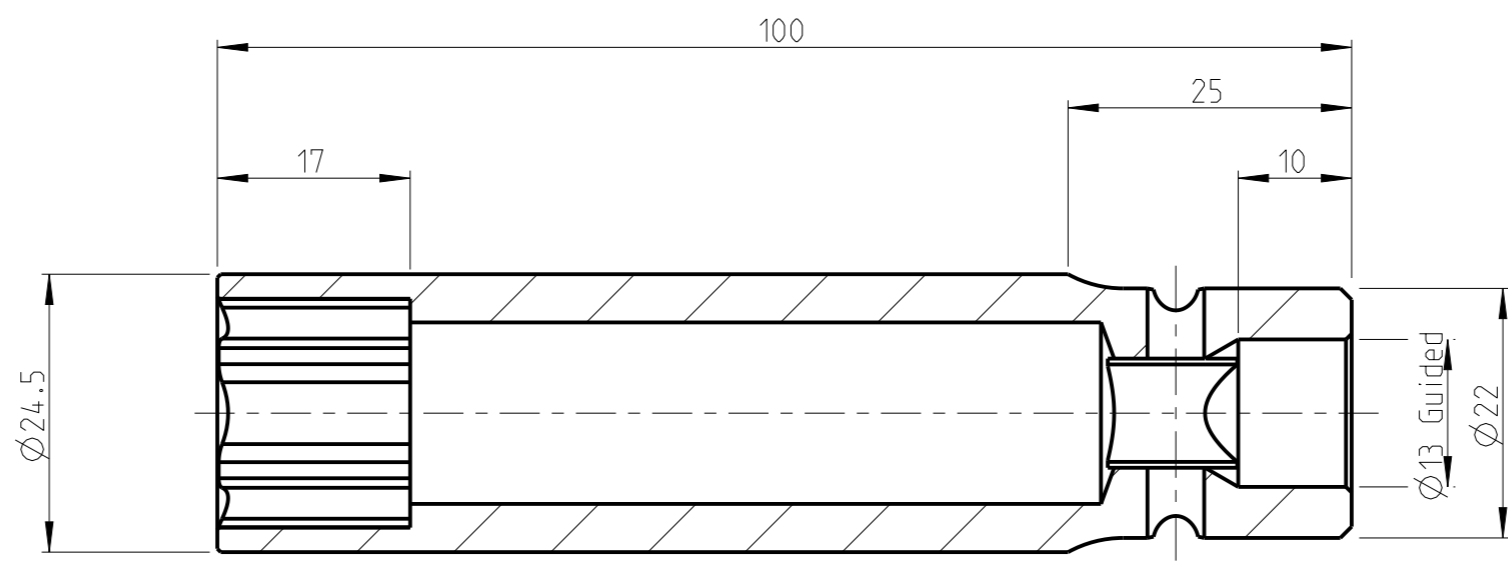

PART	4027121317	Status	Released	Rev./Iter	1.0
Drawing	4027121317	Status		Rev./Iter	1.0

1:1

proprietary document. Not to be used in any way without our consent.

SALTUS	Name	Socket-SQ3/8"-L100-SD17-G
	Designation	4027 1213 17