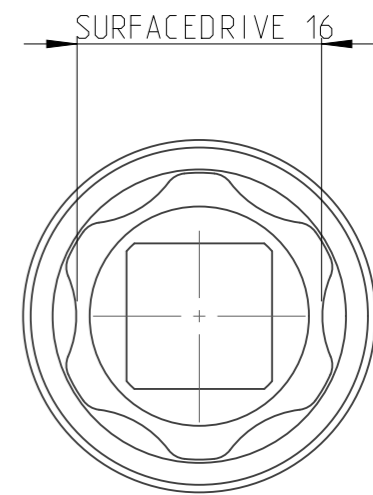

PART	4027121416	Status	Released	Rev./Iter	1.0
Drawing	4027121416	Status		Rev./Iter	1.0

proprietary document. Not to be used in any way without our consent.

SALTUS

Name	Socket-SQ3/8"-L32-SD16-LL
Designation	4027 1214 16