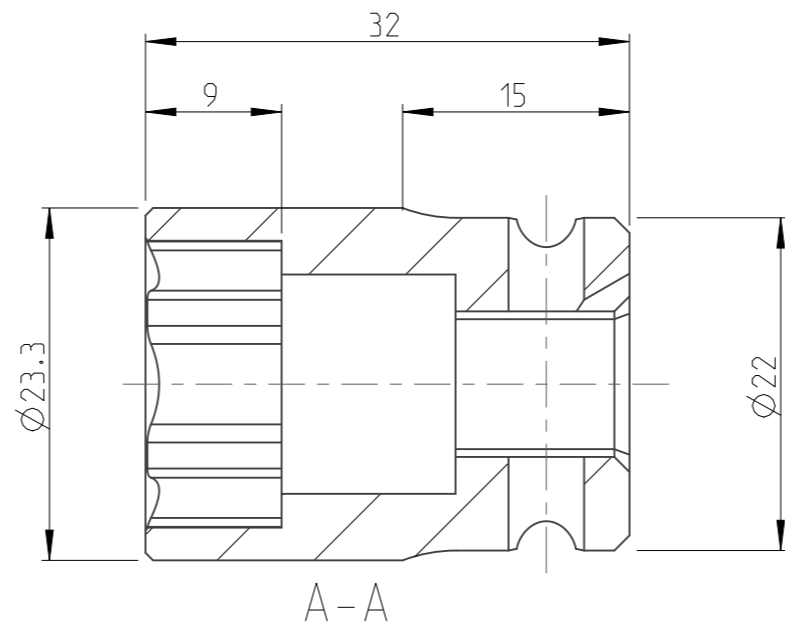

PART	4027121416	Status	Released	Rev./Iter	1.0
Drawing	4027121416	Status		Rev./Iter	1.0

proprietary document. Not to be used in any way without our consent.

SALTUS

Name	Socket-SQ3/8"-L32-SD16-LL
Designation	4027 1214 16