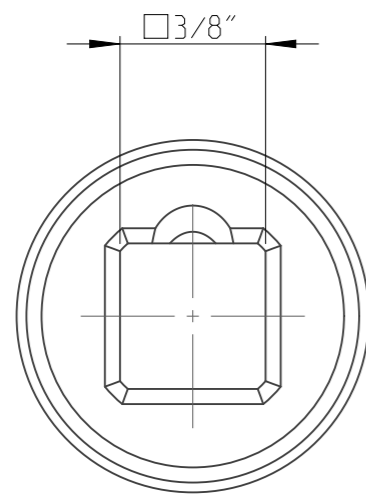

PART	4027121416	Status	Released	Rev./Iter	1.0
Drawing	4027121416	Status		Rev./Iter	1.0

proprietary document. Not to be used in any way without our consent.

SALTUS

Name	Socket-SQ3/8"-L32-SD16-LL
Designation	4027 1214 16