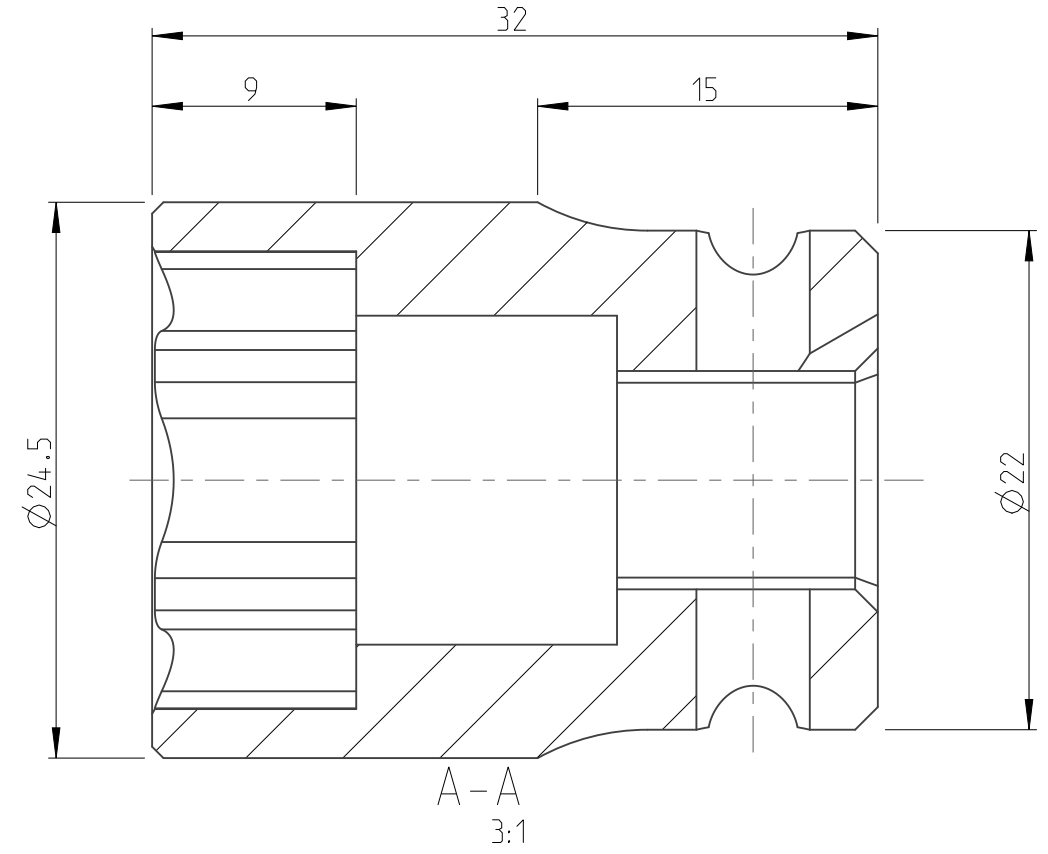

PART	4027121417	Status	Released	Rev./Iter	1.0
Drawing	4027121417	Status		Rev./Iter	1.0

proprietary document. Not to be used in any way without our consent.

<b>SALTUS</b>	Name	Socket-SQ3/8"-L32-SD17-LL
	Designation	4027 1214 17