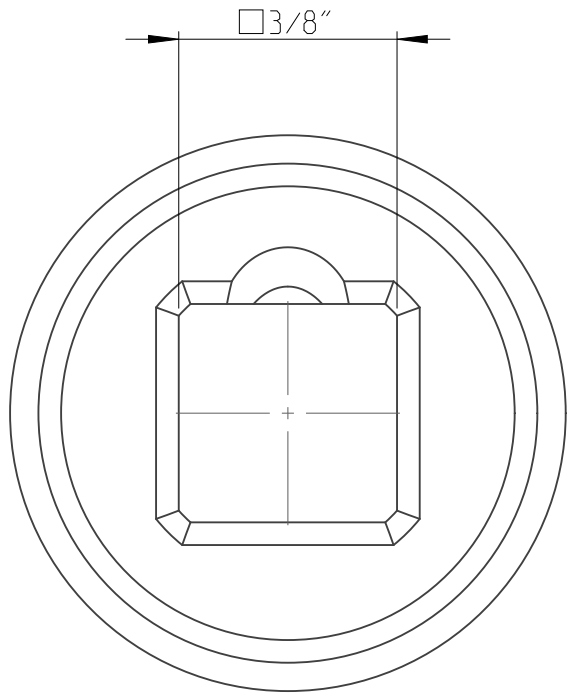

PART	4027121417	Status	Released	Rev./Iter	1.0
Drawing	4027121417	Status		Rev./Iter	1.0

proprietary document. Not to be used in any way without our consent.

<b>SALTUS</b>	Name	Socket-SQ3/8"-L32-SD17-LL
	Designation	4027 1214 17