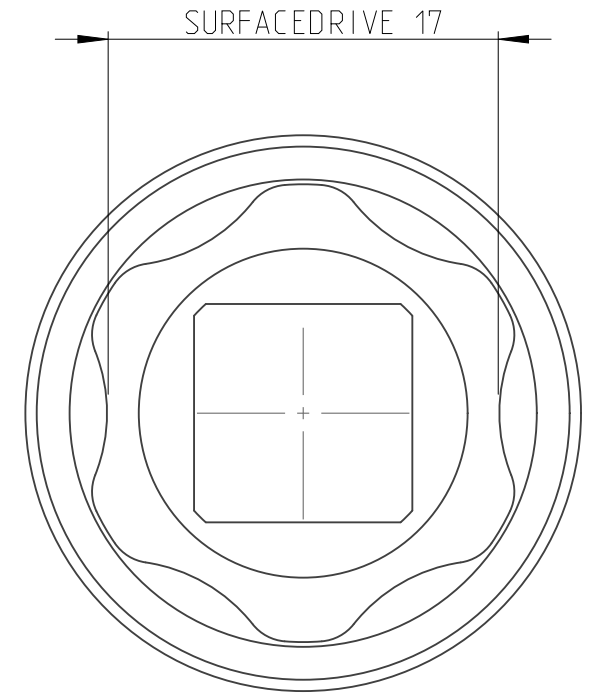

PART	4027121417	Status	Released	Rev./Iter	1.0
Drawing	4027121417	Status		Rev./Iter	1.0

proprietary document. Not to be used in any way without our consent.

<b>SALTUS</b>	Name	Socket-SQ3/8"-L32-SD17-LL
	Designation	4027 1214 17