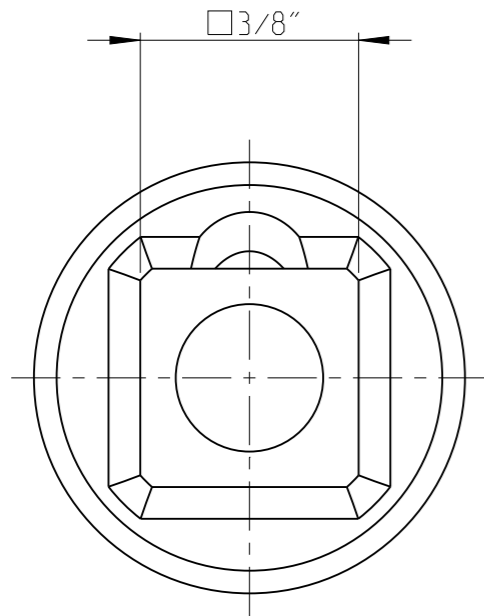

PART	4027121508	Status	In Work	Rev./Iter	1.1
Drawing	4027121508	Status		Rev./Iter	1.1

proprietary document. Not to be used in any way without our consent.

SALTUS

Name	Socket-SQ3/8"-L32-DHex8
Designation	4027 1215 08