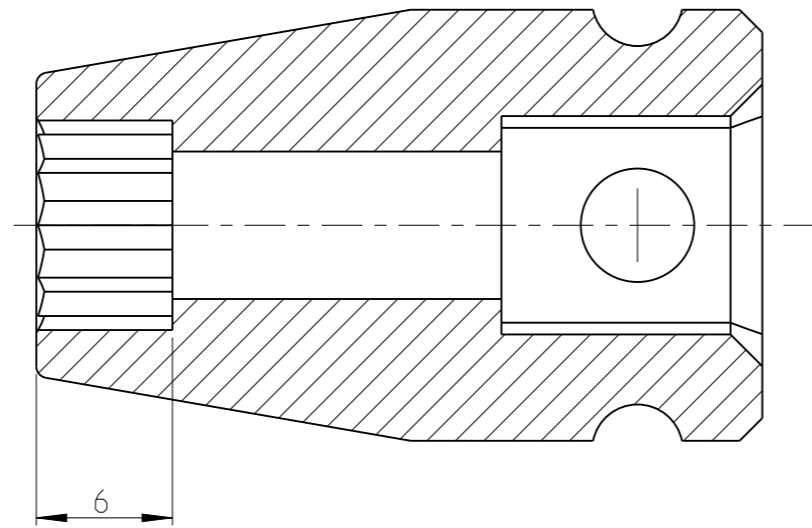

PART	4027121508	Status	In Work	Rev./Iter	1.1
Drawing	4027121508	Status		Rev./Iter	1.1

proprietary document. Not to be used in any way without our consent.

SALTUS

Name	Socket-SQ3/8"-L32-DHex8
Designation	4027 1215 08