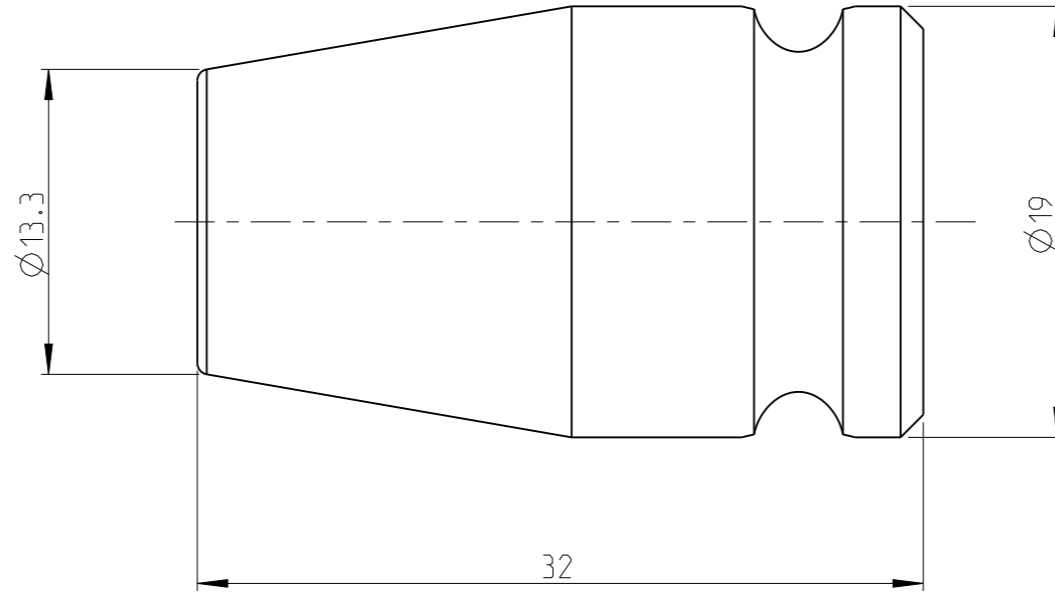

PART	4027121508	Status	In Work	Rev./Iter	1.1
Drawing	4027121508	Status		Rev./Iter	1.1

proprietary document. Not to be used in any way without our consent.

SALTUS

Name	Socket-SQ3/8"-L32-DHex8
Designation	4027 1215 08