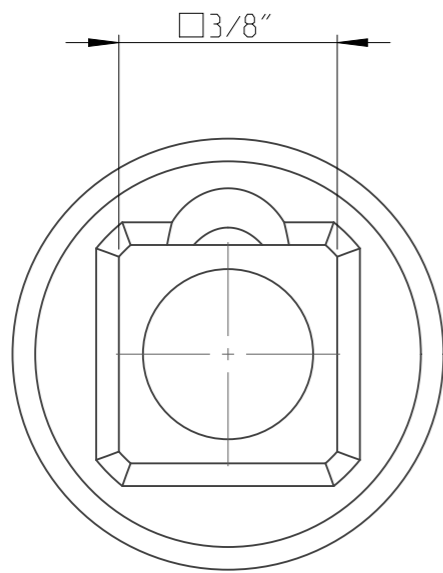

PART	4027121509	Status	Released	Rev./Iter	1.0
Drawing	4027121509	Status		Rev./Iter	1.0

proprietary document. Not to be used in any way without our consent.

SALTUS	Name	Socket-SQ3/8"-L32-DHEX9
	Designation	4027 1215 09