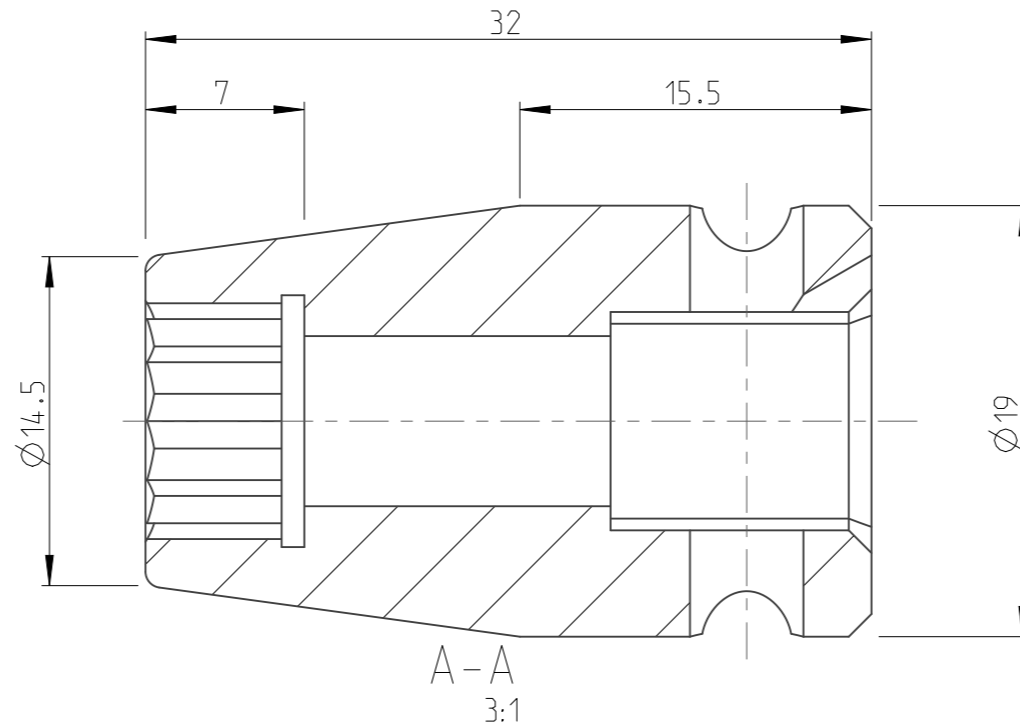

PART	4027121509	Status	Released	Rev./Iter	1.0
Drawing	4027121509	Status		Rev./Iter	1.0

proprietary document. Not to be used in any way without our consent.

SALTUS	Name	Socket-SQ3/8"-L32-DHEX9
	Designation	4027 1215 09