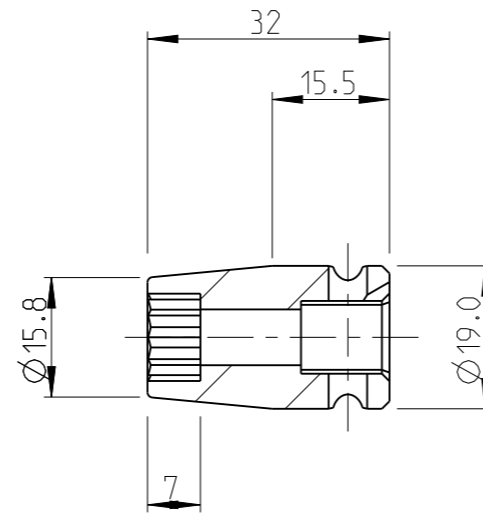

PART	4027121510	Status	In Work	Rev. / Iter	0.0
Drawing	4027121510	Status		Rev. / Iter	0.0

proprietary document. Not to be used in any way without our consent.

SALTUS

Name	Socket-SQ3/8"-L32-DHEX10
Designation	4027 1215 10