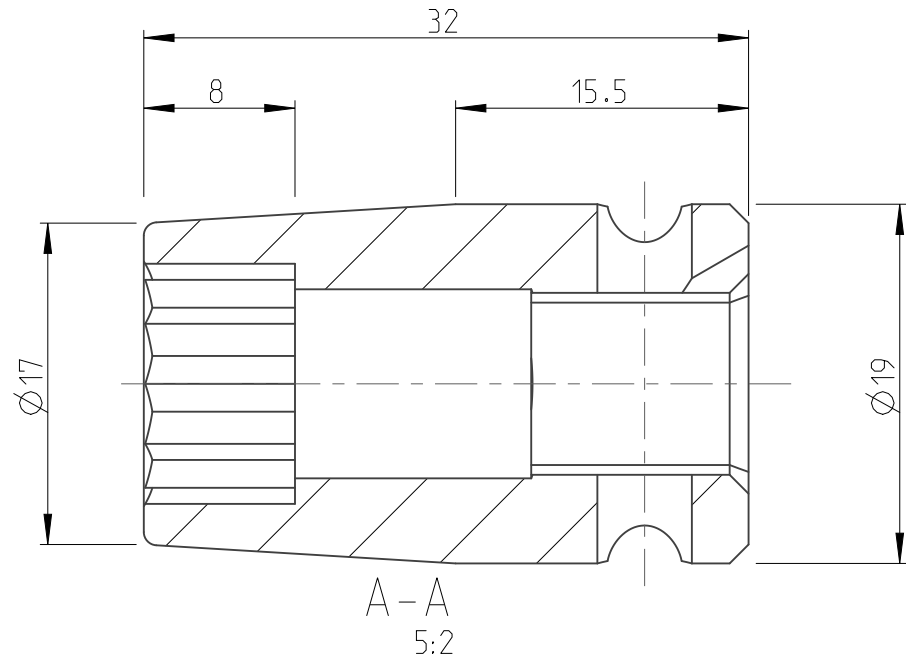

PART	4027121511	Status	Released	Rev./Iter	1.0
Drawing	4027121511	Status		Rev./Iter	1.0

proprietary document. Not to be used in any way without our consent.

<b>SALTUS</b>	Name	Socket-SQ3/8"-L32-DHEX11
	Designation	4027 1215 11