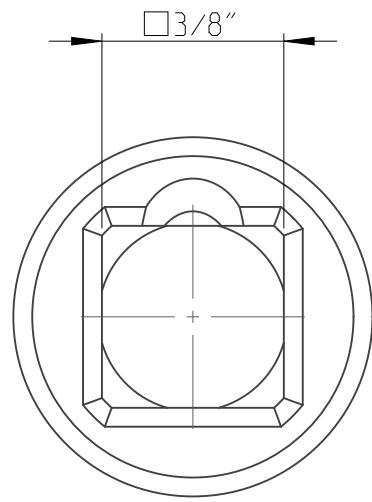

PART	4027121511	Status	Released	Rev./Iter	1.0
Drawing	4027121511	Status		Rev./Iter	1.0

proprietary document. Not to be used in any way without our consent.

<b>SALTUS</b>	Name	Socket-SQ3/8"-L32-DHEX11
	Designation	4027 1215 11