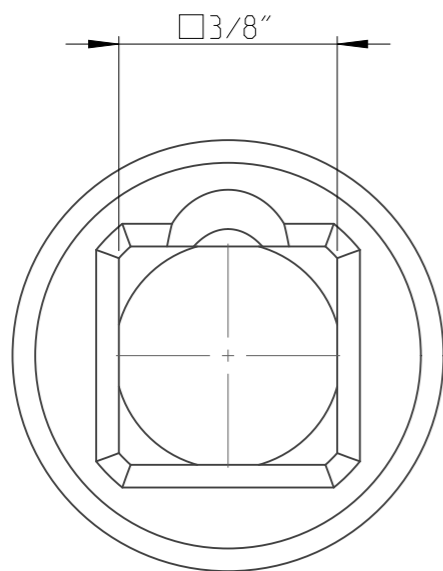

PART	4027121512	Status	Released	Rev./Iter	1.0
Drawing	4027121512	Status		Rev./Iter	1.0

proprietary document. Not to be used in any way without our consent.

SALTUS	Name	Socket-SQ3/8"-L32-DHEX12
	Designation	4027 1215 12