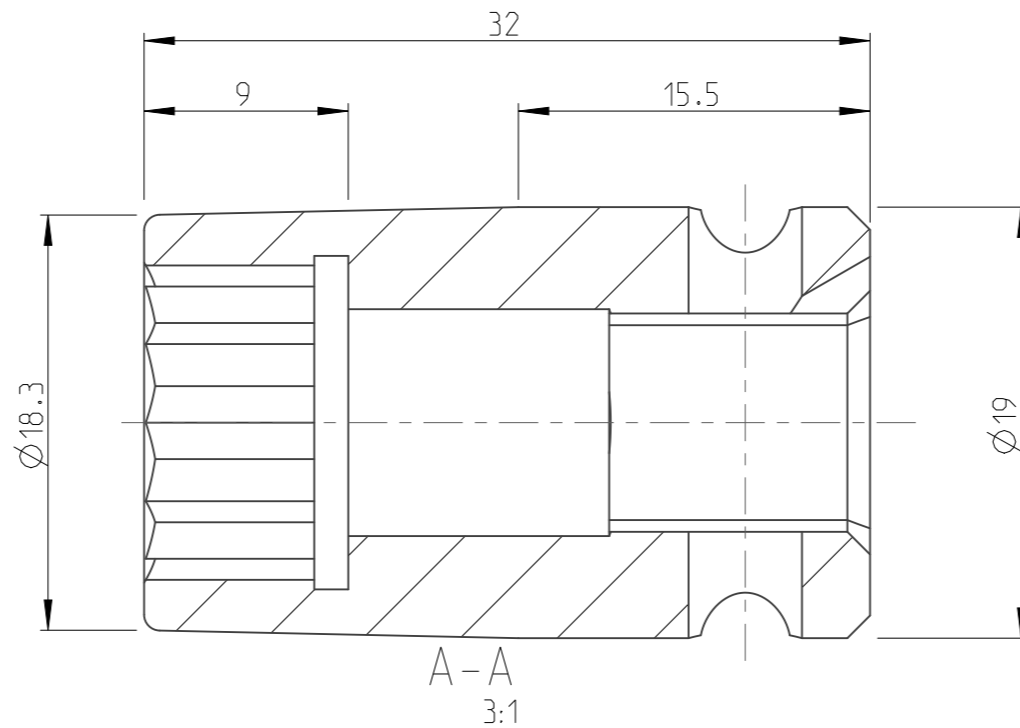

PART	4027121512	Status	Released	Rev./Iter	1.0
Drawing	4027121512	Status		Rev./Iter	1.0

proprietary document. Not to be used in any way without our consent.

SALTUS	Name	Socket-SQ3/8"-L32-DHEX12
	Designation	4027 1215 12