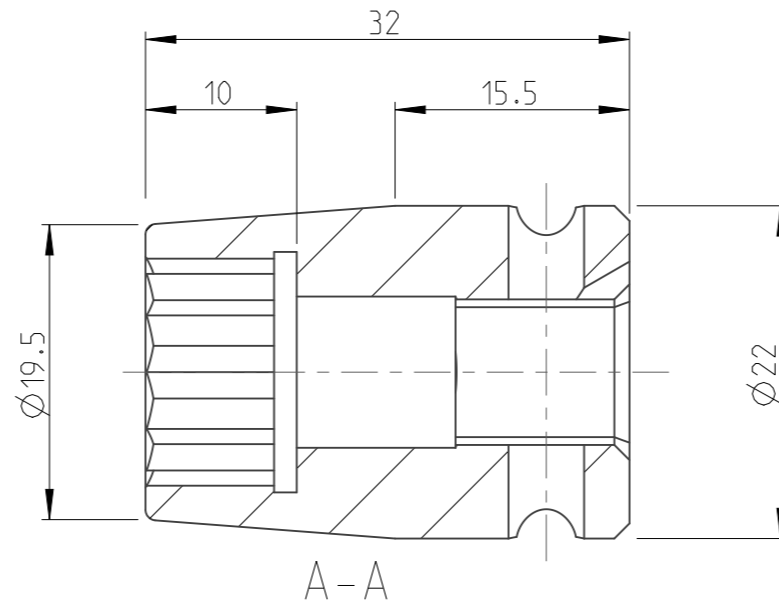

PART	4027121513	Status	Released	Rev. / Iter	2.0
Drawing	4027121513	Status		Rev. / Iter	2.0

proprietary document. Not to be used in any way without our consent.

SALTUS

Name	Socket-SQ3/8"-L32-DHEX13
Designation	4027 1215 13