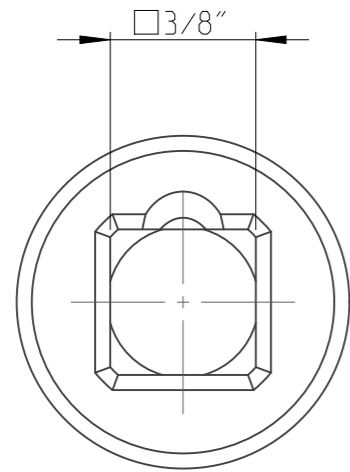

PART	4027121513	Status	Released	Rev. / Iter	2.0
Drawing	4027121513	Status		Rev. / Iter	2.0

proprietary document. Not to be used in any way without our consent.

SALTUS

Name	Socket-SQ3/8"-L32-DHEX13
Designation	4027 1215 13