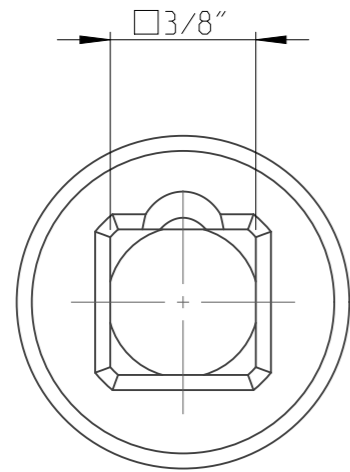

PART	4027121514	Status	Released	Rev./Iter	1.0
Drawing	4027121514	Status		Rev./Iter	1.0

proprietary document. Not to be used in any way without our consent.

SALTUS

Name	Socket-SQ3/8"-L32-DHEX14
Designation	4027 1215 14