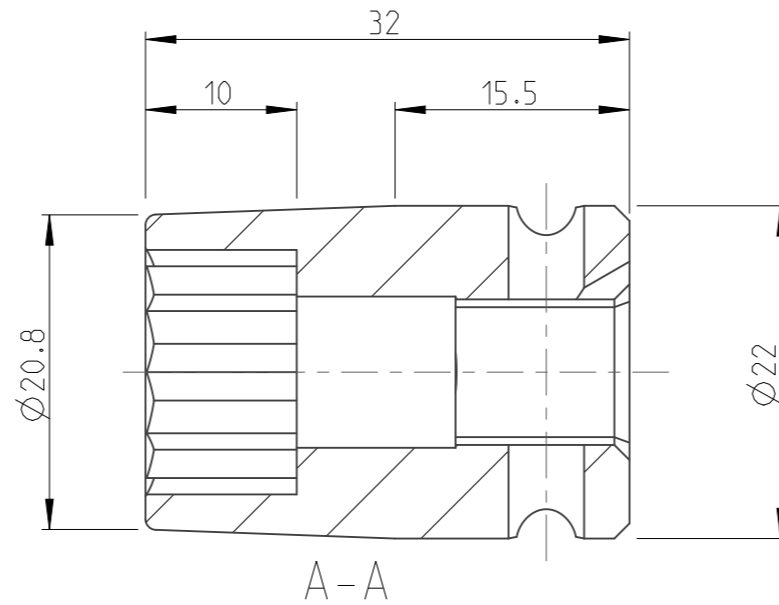

PART	4027121514	Status	Released	Rev./Iter	1.0
Drawing	4027121514	Status		Rev./Iter	1.0

proprietary document. Not to be used in any way without our consent.

SALTUS

Name	Socket-SQ3/8"-L32-DHEX14
Designation	4027 1215 14