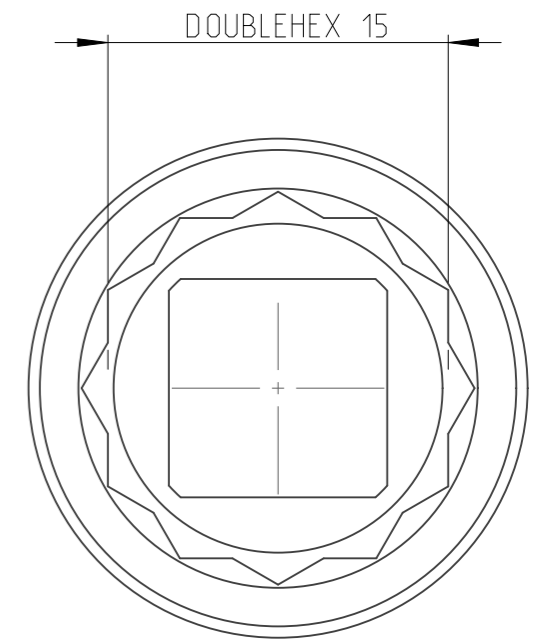

PART	4027121515	Status	Released	Rev./Iter	1.0
Drawing	4027121515	Status		Rev./Iter	1.0

proprietary document. Not to be used in any way without our consent.

SALTUS	Name	Socket-SQ3/8"-L32-DHEX15
	Designation	4027 1215 15