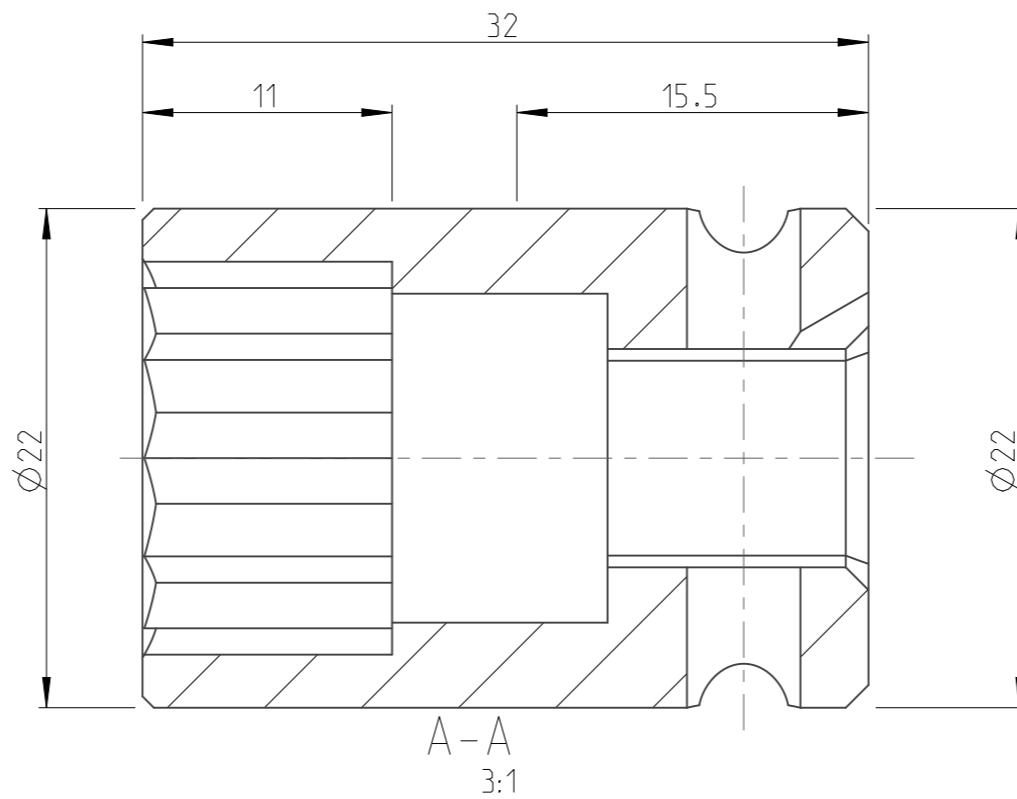

PART	4027121515	Status	Released	Rev./Iter	1.0
Drawing	4027121515	Status		Rev./Iter	1.0

proprietary document. Not to be used in any way without our consent.

SALTUS	Name	Socket-SQ3/8"-L32-DHEX15
	Designation	4027 1215 15