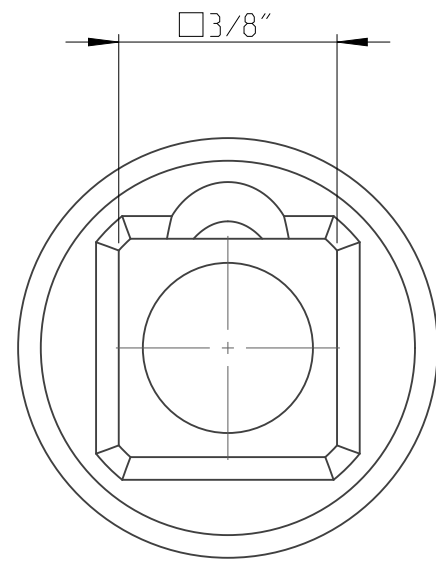

PART	4027121608	Status	Released	Rev./Iter	1.0
Drawing	4027121608	Status		Rev./Iter	1.0

proprietary document. Not to be used in any way without our consent.

<b>SALTUS</b>	Name	Socket-SQ3/8"-L32-DHEX8-TW
	Designation	4027 1216 08