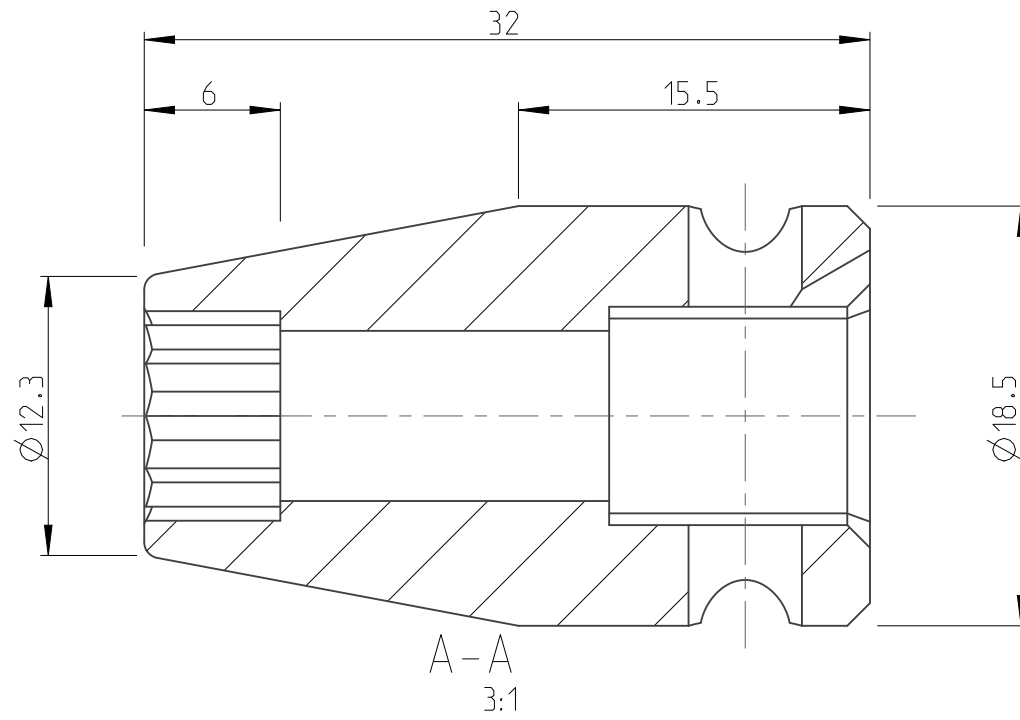

PART	4027121608	Status	Released	Rev./Iter	1.0
Drawing	4027121608	Status		Rev./Iter	1.0

proprietary document. Not to be used in any way without our consent.

<b>SALTUS</b>	Name	Socket-SQ3/8"-L32-DHEX8-TW
	Designation	4027 1216 08