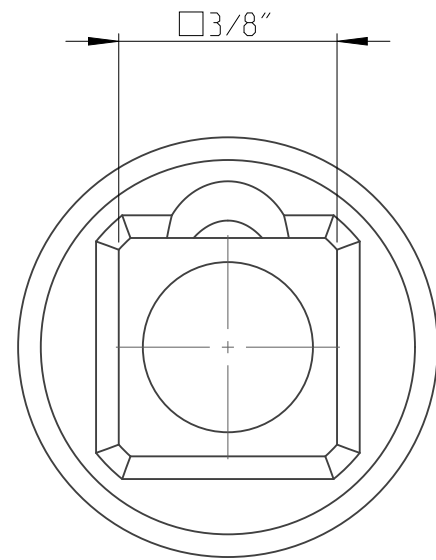

PART	4027121609	Status	Released	Rev./Iter	1.0
Drawing	4027121609	Status		Rev./Iter	1.0

proprietary document. Not to be used in any way without our consent.

SALTUS	Name	Socket-SQ3/8"-L32-DHEX9-TW
	Designation	4027 1216 09