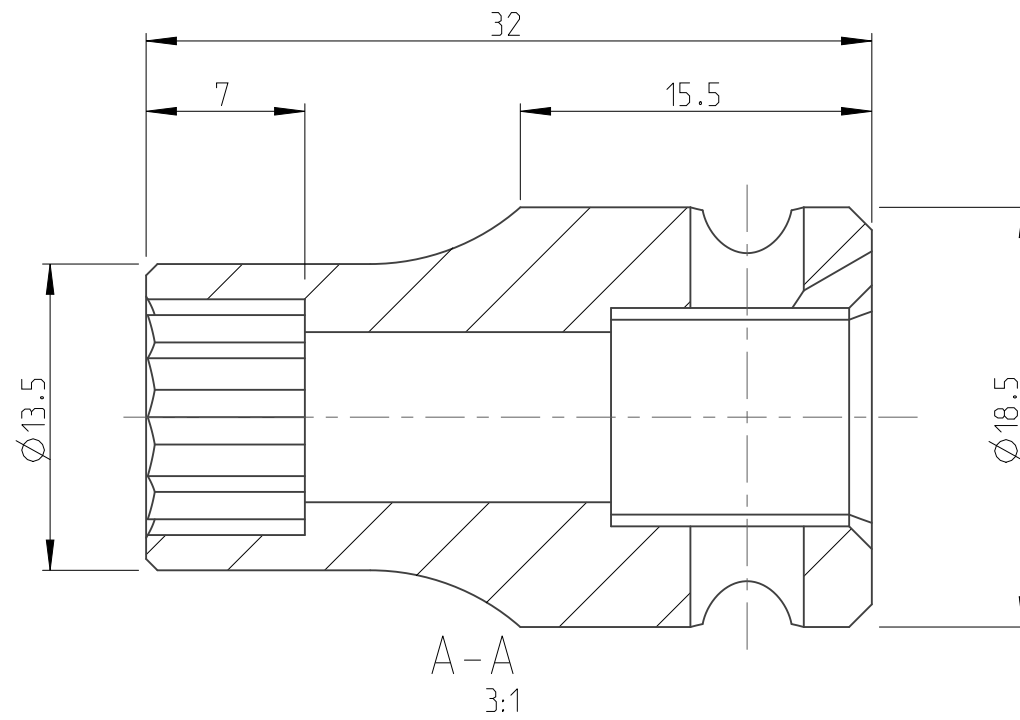

PART	4027121609	Status	Released	Rev./Iter	1.0
Drawing	4027121609	Status		Rev./Iter	1.0

proprietary document. Not to be used in any way without our consent.

SALTUS	Name	Socket-SQ3/8"-L32-DHEX9-TW
	Designation	4027 1216 09