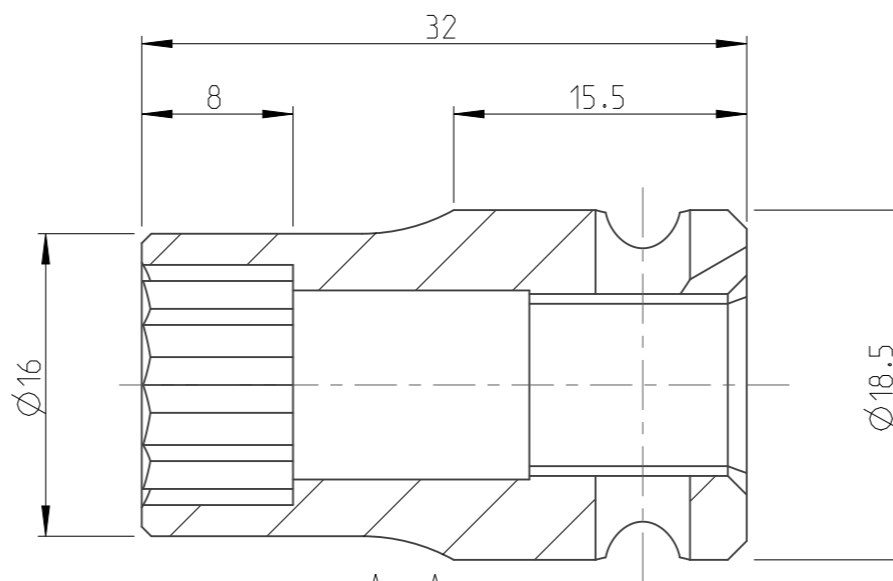

PART	4027121611	Status	Released	Rev. / Iter	1.0
Drawing	4027121611	Status		Rev. / Iter	1.0

proprietary document. Not to be used in any way without our consent.

**SALTUS**

Name  
Socket-SQ3/8"-L32-DHEX11-TW  
Designation  
4027 1216 11