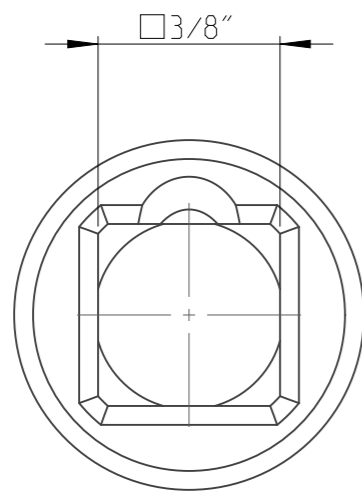

PART	4027121611	Status	Released	Rev. / Iter	1.0
Drawing	4027121611	Status		Rev. / Iter	1.0

proprietary document. Not to be used in any way without our consent.

**SALTUS**

Name  
Socket-SQ3/8"-L32-DHEX11-TW  
Designation  
4027 1216 11