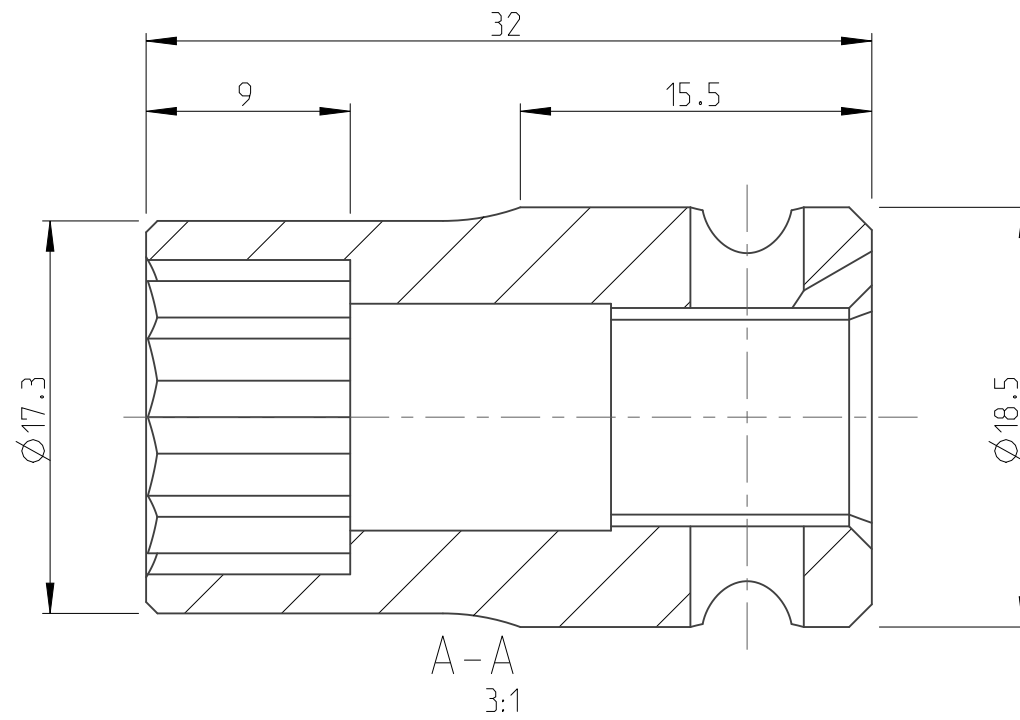

PART	4027121612	Status	Released	Rev./Iter	1.0
Drawing	4027121612	Status		Rev./Iter	1.0

proprietary document. Not to be used in any way without our consent.

SALTUS

Name
Socket-SQ3/8"-L32-DHEX12-TW
Designation
4027 1216 12