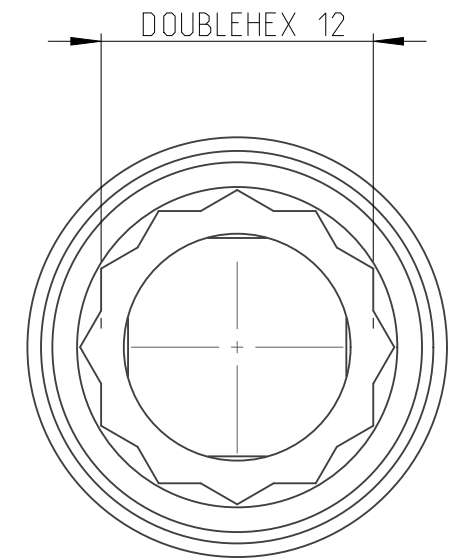

PART	4027121612	Status	Released	Rev./Iter	1.0
Drawing	4027121612	Status		Rev./Iter	1.0

proprietary document. Not to be used in any way without our consent.

SALTUS

Name
Socket-SQ3/8"-L32-DHEX12-TW
Designation
4027 1216 12