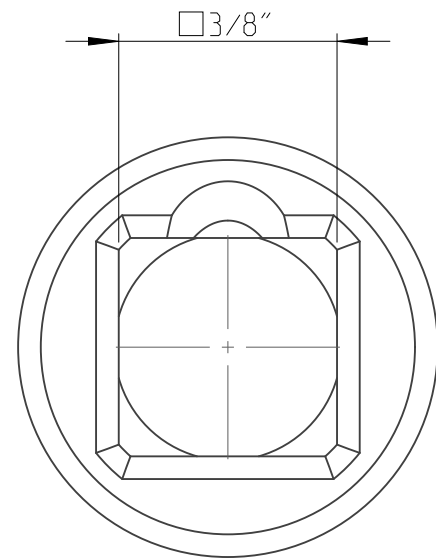

PART	4027121612	Status	Released	Rev./Iter	1.0
Drawing	4027121612	Status		Rev./Iter	1.0

proprietary document. Not to be used in any way without our consent.

SALTUS

Name
Socket-SQ3/8"-L32-DHEX12-TW
Designation
4027 1216 12