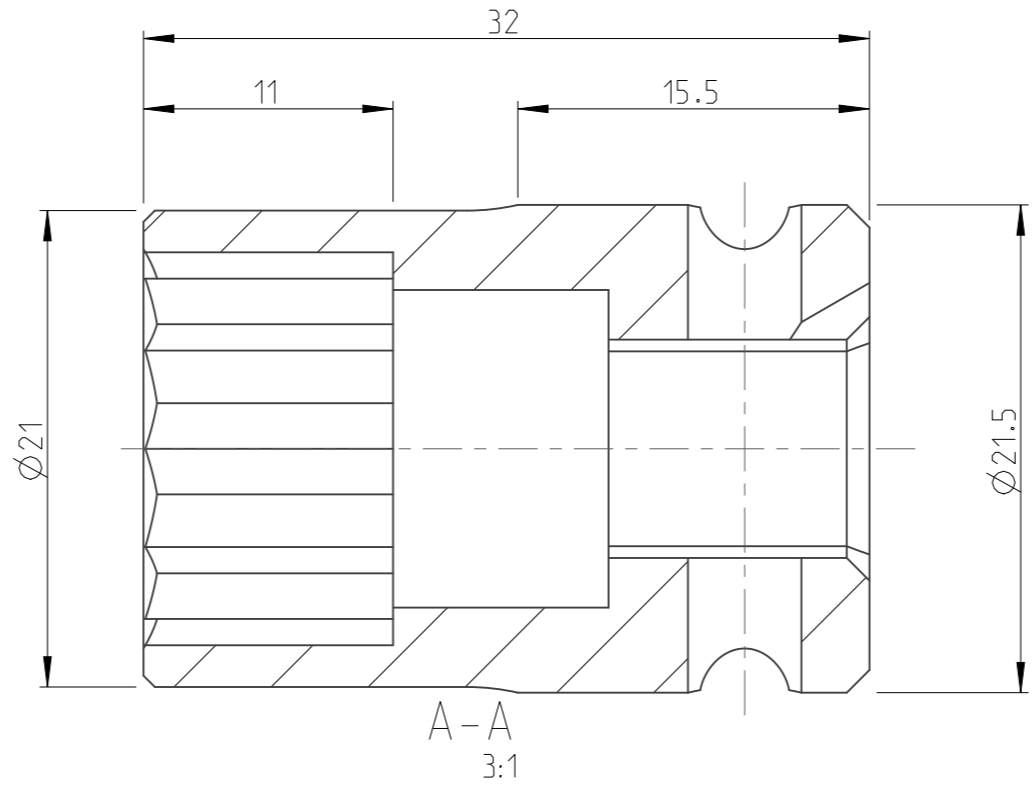

PART	4027121615	Status	Released	Rev./Iter	1.0
Drawing	4027121615	Status		Rev./Iter	1.0

proprietary document. Not to be used in any way without our consent.

<b>SALTUS</b>	Name	Socket-SQ3/8"-L32-DHEX15-TW
	Designation	4027 1216 15