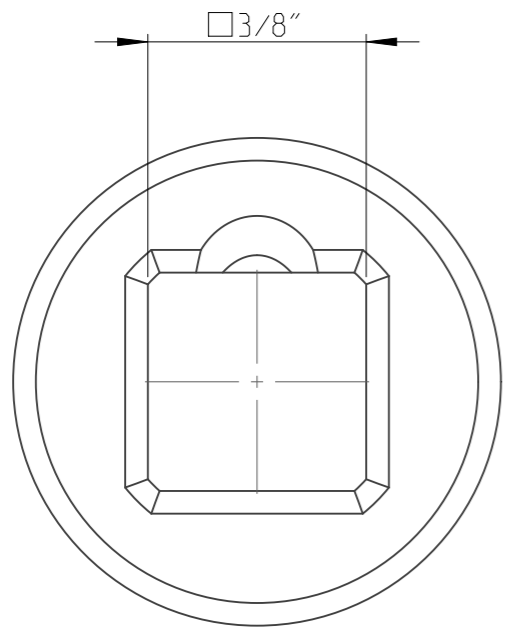

PART	4027121615	Status	Released	Rev./Iter	1.0
Drawing	4027121615	Status		Rev./Iter	1.0

proprietary document. Not to be used in any way without our consent.

<b>SALTUS</b>	Name	Socket-SQ3/8"-L32-DHEX15-TW
	Designation	4027 1216 15