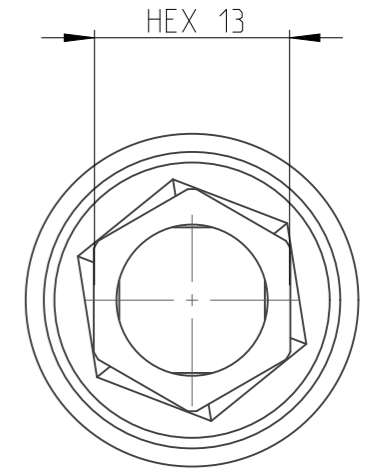

PART	4027121813	Status	Released	Rev./Iter	1.0
Drawing	4027121813	Status		Rev./Iter	1.0

proprietary document. Not to be used in any way without our consent.

SALTUS

Name	Socket-SQ3/8"-L32-HEX13-LC
Designation	4027 1218 13