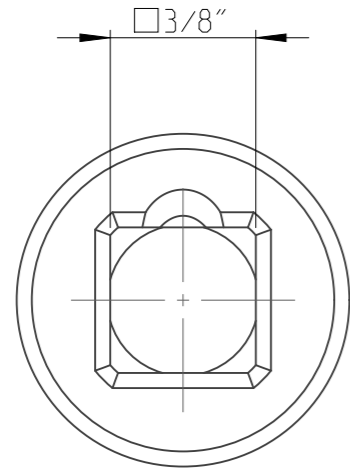

PART	4027121813	Status	Released	Rev./Iter	1.0
Drawing	4027121813	Status		Rev./Iter	1.0

proprietary document. Not to be used in any way without our consent.

SALTUS

Name	Socket-SQ3/8"-L32-HEX13-LC
Designation	4027 1218 13