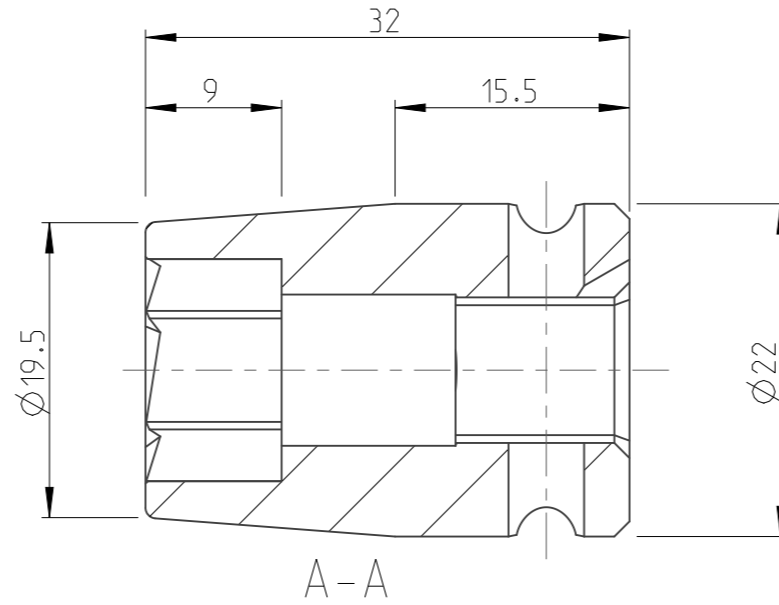

PART	4027121813	Status	Released	Rev./Iter	1.0
Drawing	4027121813	Status		Rev./Iter	1.0

proprietary document. Not to be used in any way without our consent.

SALTUS

Name	Socket-SQ3/8"-L32-HEX13-LC
Designation	4027 1218 13