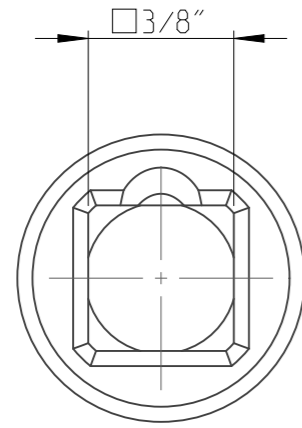

PART	4027122116	Status	Released	Rev./Iter	1.0
Drawing	4027122116	Status		Rev./Iter	1.0

proprietary document. Not to be used in any way without our consent.

SALTUS	Name	Socket-SQ3/8"-L80-E16
	Designation	4027 1221 16