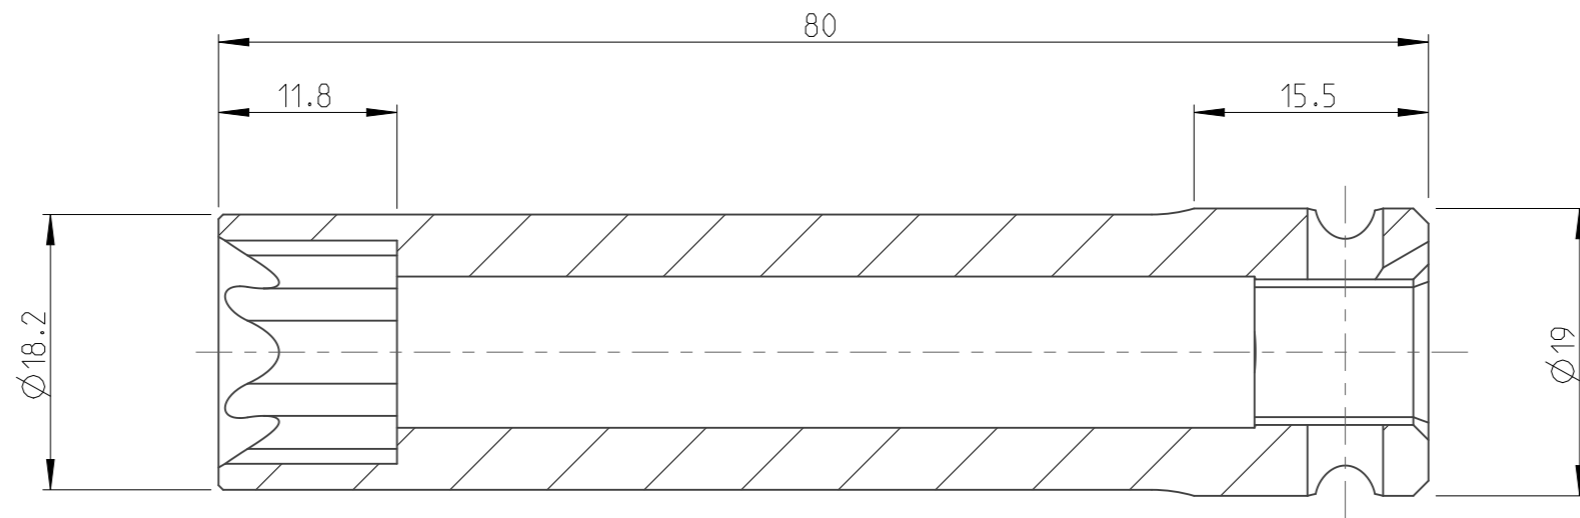

PART	4027122116	Status	Released	Rev./Iter	1.0
Drawing	4027122116	Status		Rev./Iter	1.0

proprietary document. Not to be used in any way without our consent.

SALTUS	Name	Socket-SQ3/8"-L80-E16
	Designation	4027 1221 16