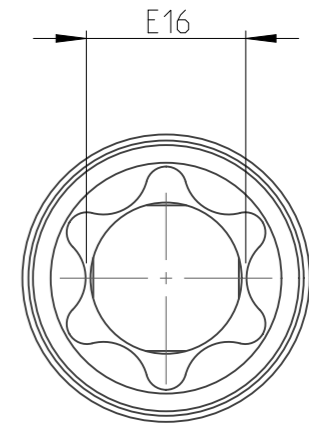

PART	4027122116	Status	Released	Rev./Iter	1.0
Drawing	4027122116	Status		Rev./Iter	1.0

proprietary document. Not to be used in any way without our consent.

SALTUS	Name	Socket-SQ3/8"-L80-E16
	Designation	4027 1221 16