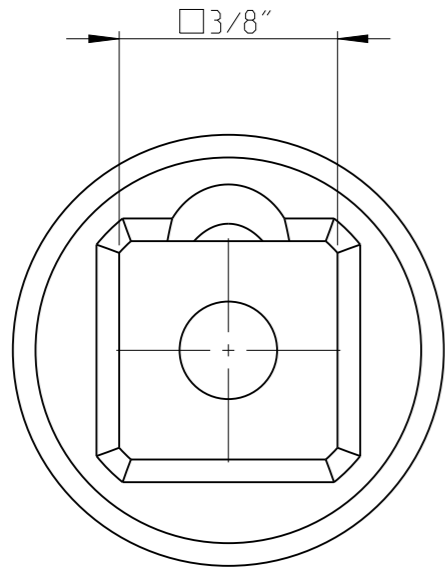

PART	4027122208	Status	Released	Rev./Iter	0.3
Drawing	4027122208	Status		Rev./Iter	0.3

proprietary document. Not to be used in any way without our consent.

SALTUS

Name	Socket-SQ3/8"-L32-EPL8
Designation	4027 1222 08