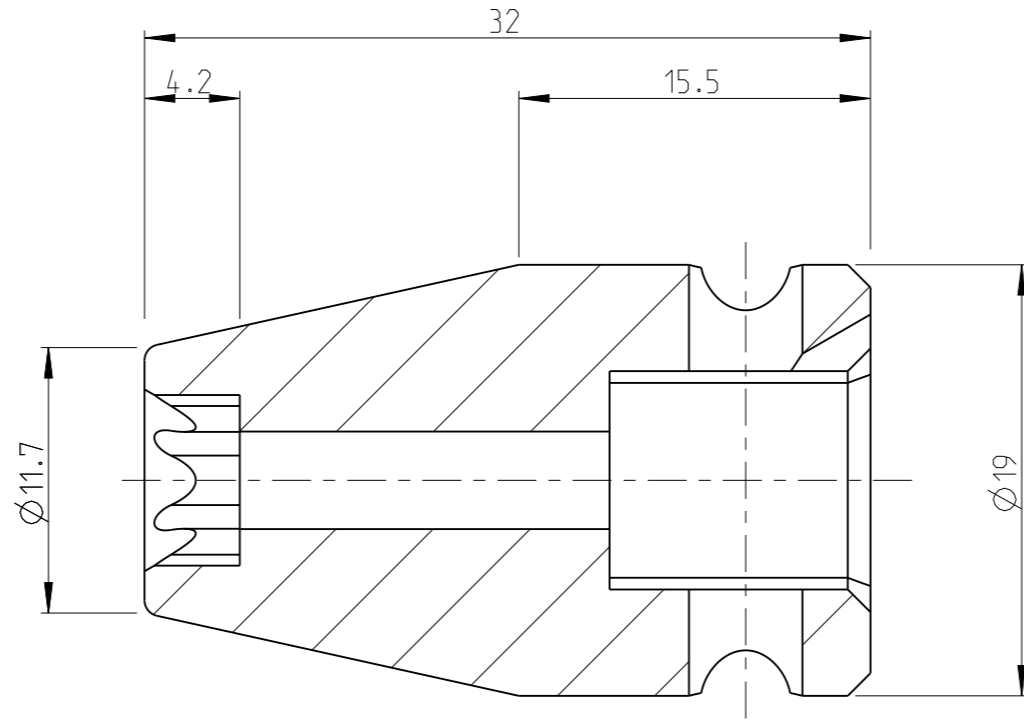

PART	4027122208	Status	Released	Rev./Iter	0.3
Drawing	4027122208	Status		Rev./Iter	0.3

proprietary document. Not to be used in any way without our consent.

SALTUS

Name	Socket-SQ3/8"-L32-EPL8
Designation	4027 1222 08