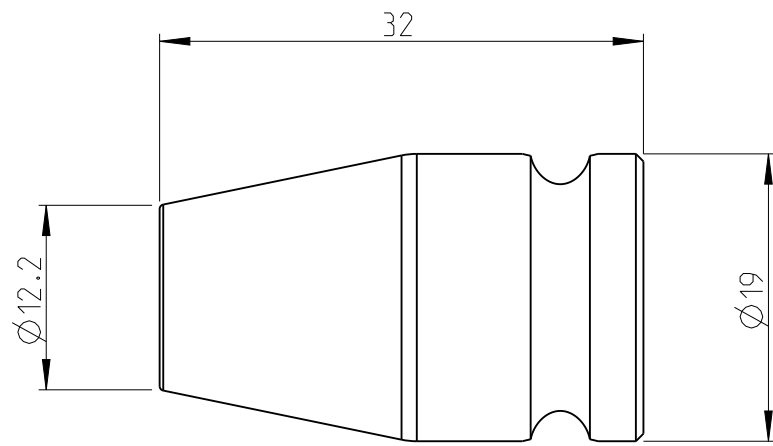

PART	4027122210	Status	Released	Rev./Iter	1.2
Drawing	4027122210	Status		Rev./Iter	1.2

proprietary document. Not to be used in any way without our consent.

SALTUS

Name	Socket-SQ3/8"-L32-10EPL
Designation	4027 1222 10