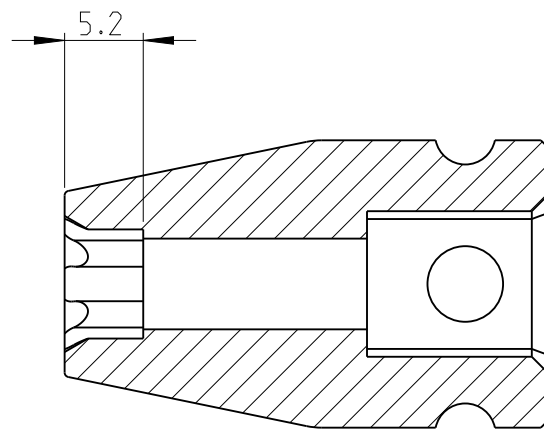

PART	4027122210	Status	Released	Rev./Iter	1.2
Drawing	4027122210	Status		Rev./Iter	1.2

proprietary document. Not to be used in any way without our consent.

SALTUS

Name	Socket-SQ3/8"-L32-10EPL
Designation	4027 1222 10