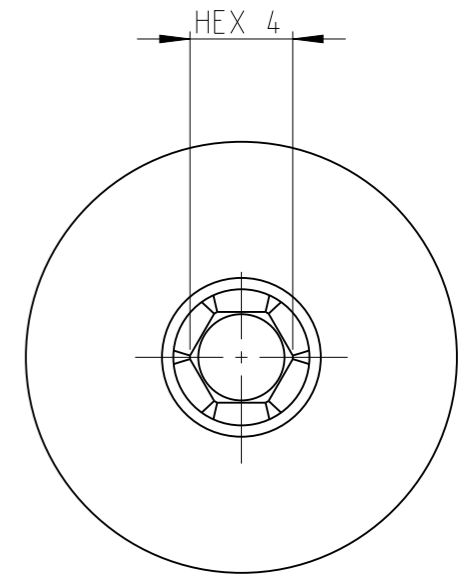

PART	Status	Rev. / Iter
4027122304	In Work	1.0
4027122304	Status	Rev. / Iter
		1.0

proprietary document. Not to be used in any way without our consent.

SALTUS

Name	Bit socket-SQ3/8"-L50-HEX4
Designation	4027 1223 04