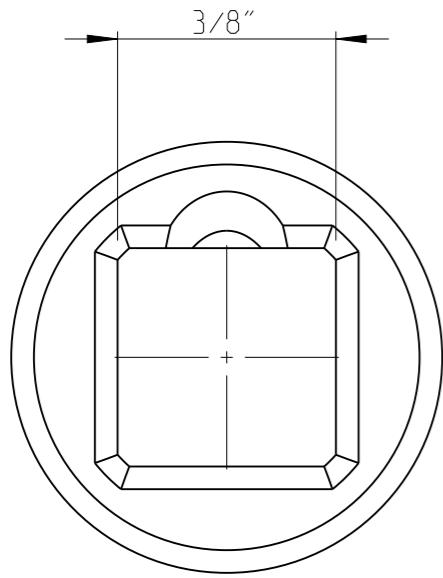

PART	Status	Rev. / Iter
4027122304	In Work	1.0
4027122304	Status	Rev. / Iter
		1.0

proprietary document. Not to be used in any way without our consent.

SALTUS

Name	Bit socket-SQ3/8"-L50-HEX4
Designation	4027 1223 04