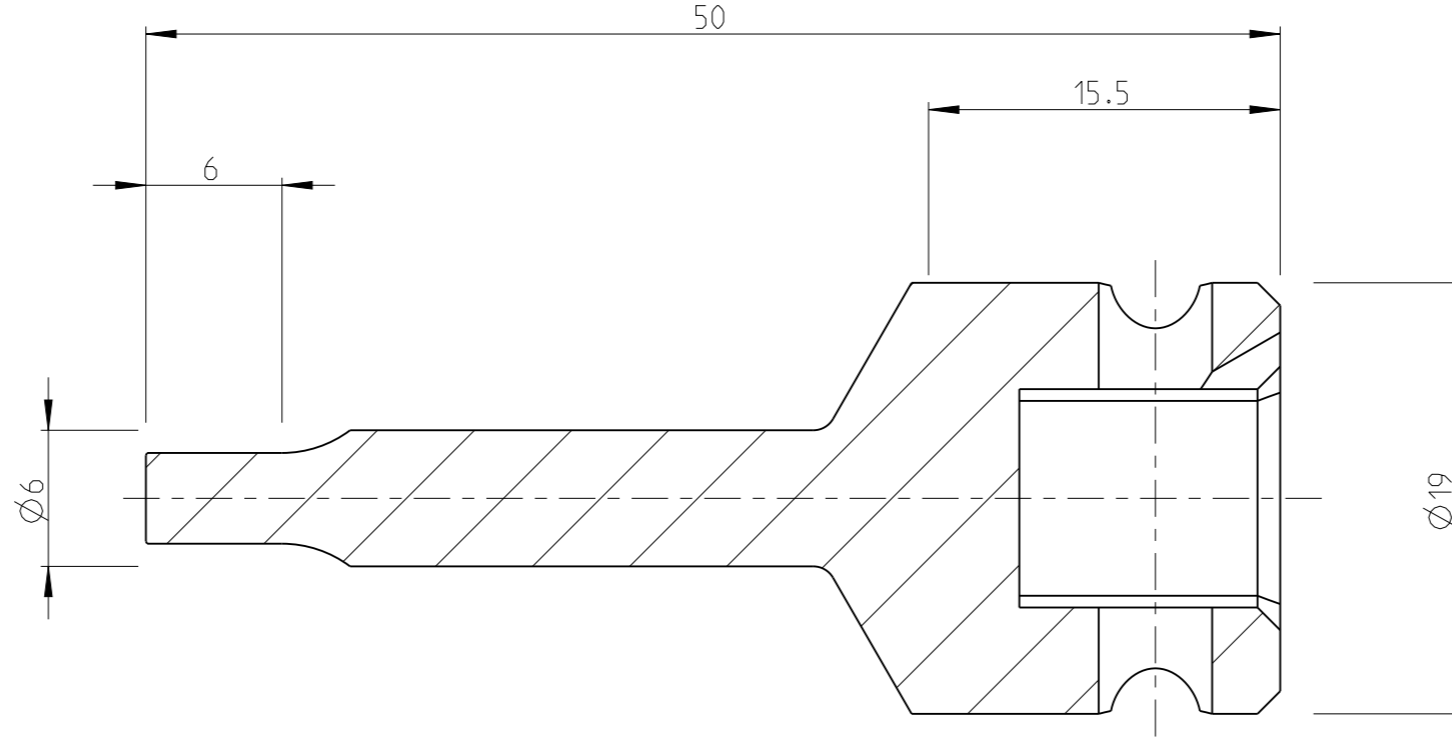

PART	Status	Rev. / Iter
4027122304	In Work	1.0
4027122304	Status	Rev. / Iter
		1.0

proprietary document. Not to be used in any way without our consent.

SALTUS

Name	Bit socket-SQ3/8"-L50-HEX4
Designation	4027 1223 04