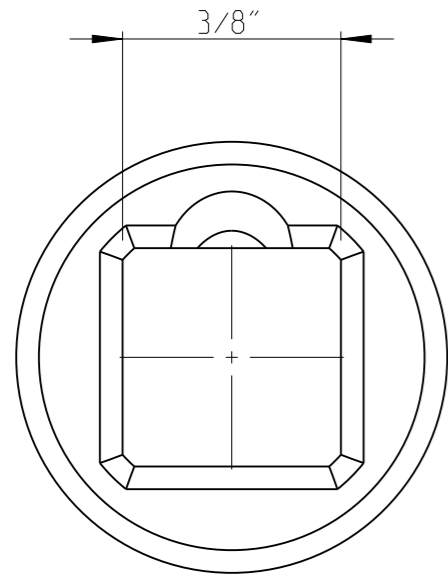

PART	4027122306	Status	Released	Rev./Iter	0.1
Drawing	4027122306	Status		Rev./Iter	0.1

proprietary document. Not to be used in any way without our consent.

**SALTUS**

Name

Bit socket-SQ3/8"-L50-HEX6

Designation