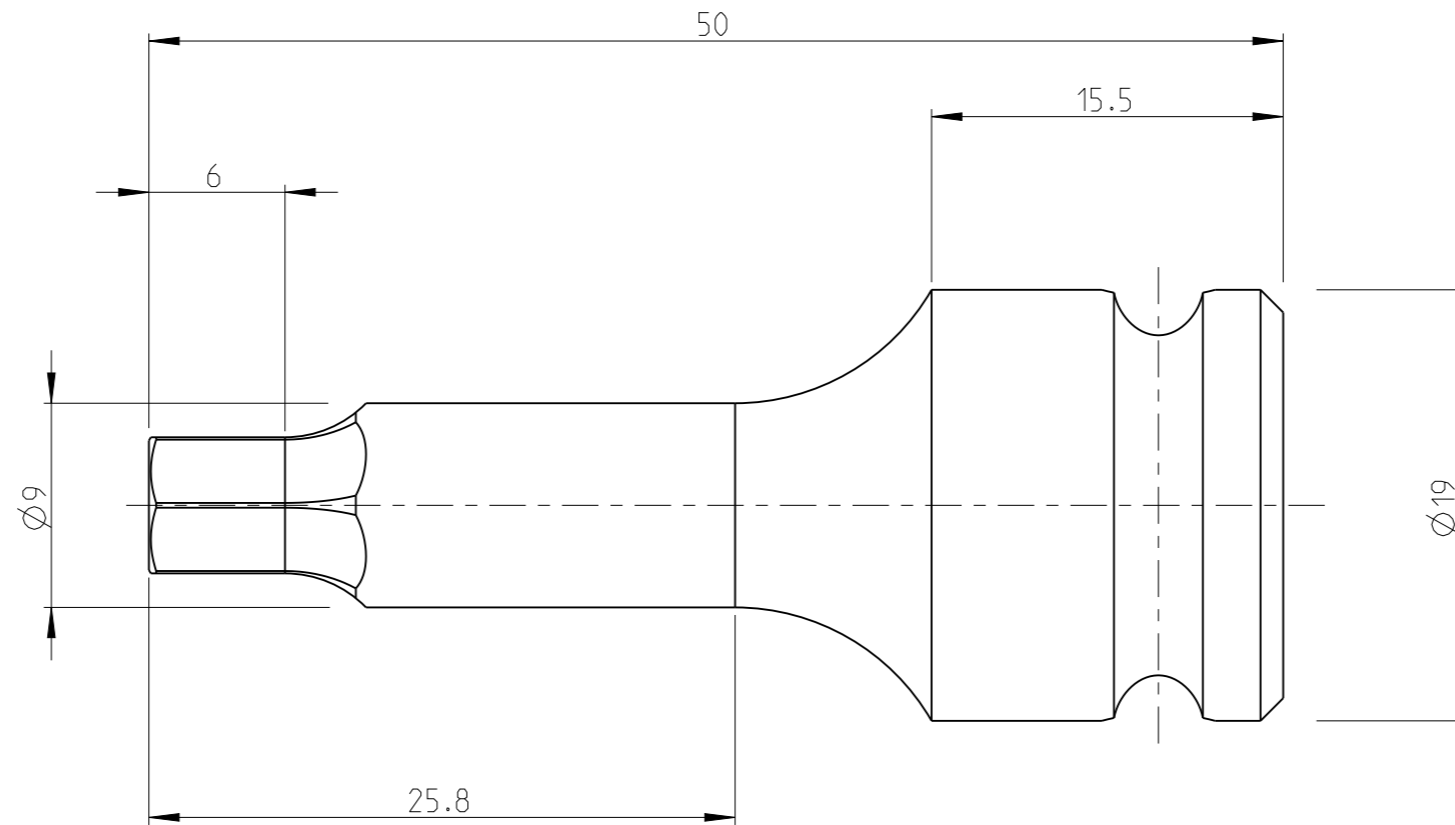

PART	4027122306	Status	Released	Rev./Iter	0.1
Drawing	4027122306	Status		Rev./Iter	0.1

proprietary document. Not to be used in any way without our consent.

**SALTUS**

Name

Bit socket-SQ3/8"-L50-HEX6

Designation