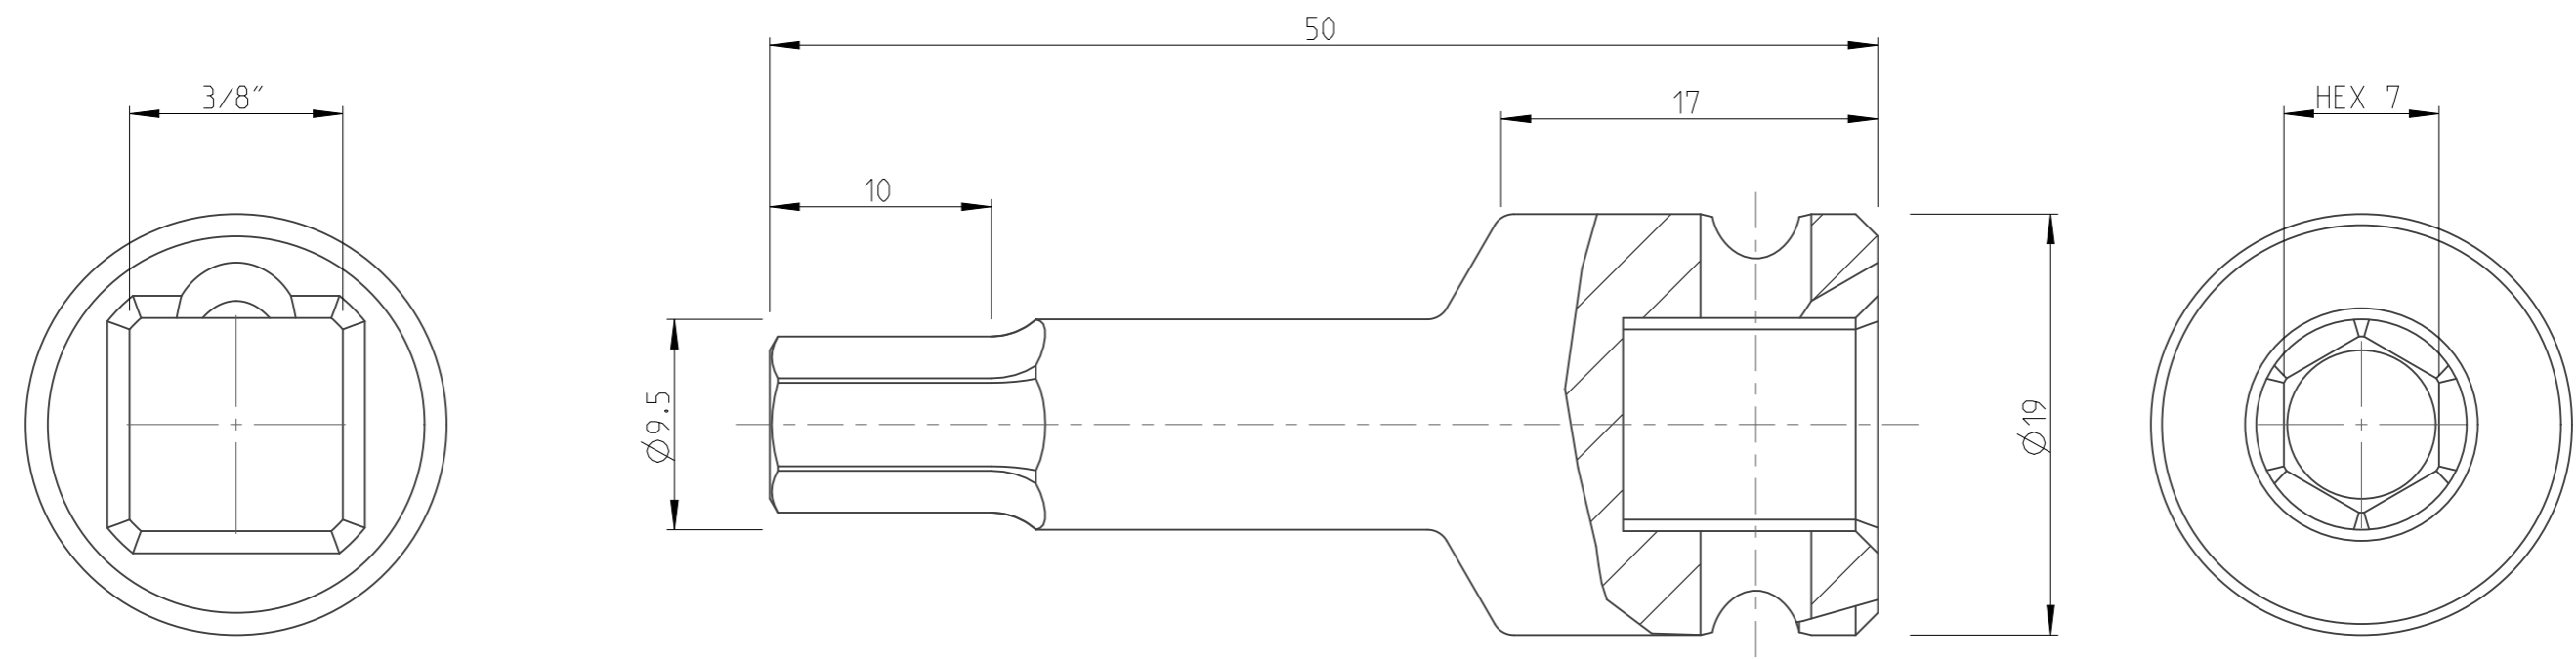

PART	4027122307	Status	Released	Rev./Iter	1,2
Drawing	4027122307	Status		Rev./Iter	1,6

3:1

proprietary document. Not to be used in any way without our consent.

<b>SALTUS</b>	Name	Bit socket-SQ3/8"-L50-HEX7
	Designation	4027 1223 07