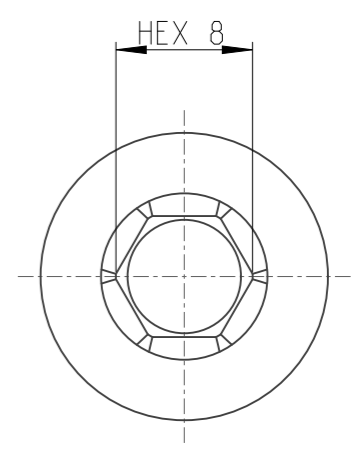

PART	4027122308	Status	Released	Rev./Iter	1.2
Drawing	4027122308	Status		Rev./Iter	1.2

proprietary document. Not to be used in any way without our consent.

<b>SALTUS</b>	Name	Bit socket-SQ3/8"-L50-Hex8
	Designation	4027 1223 08