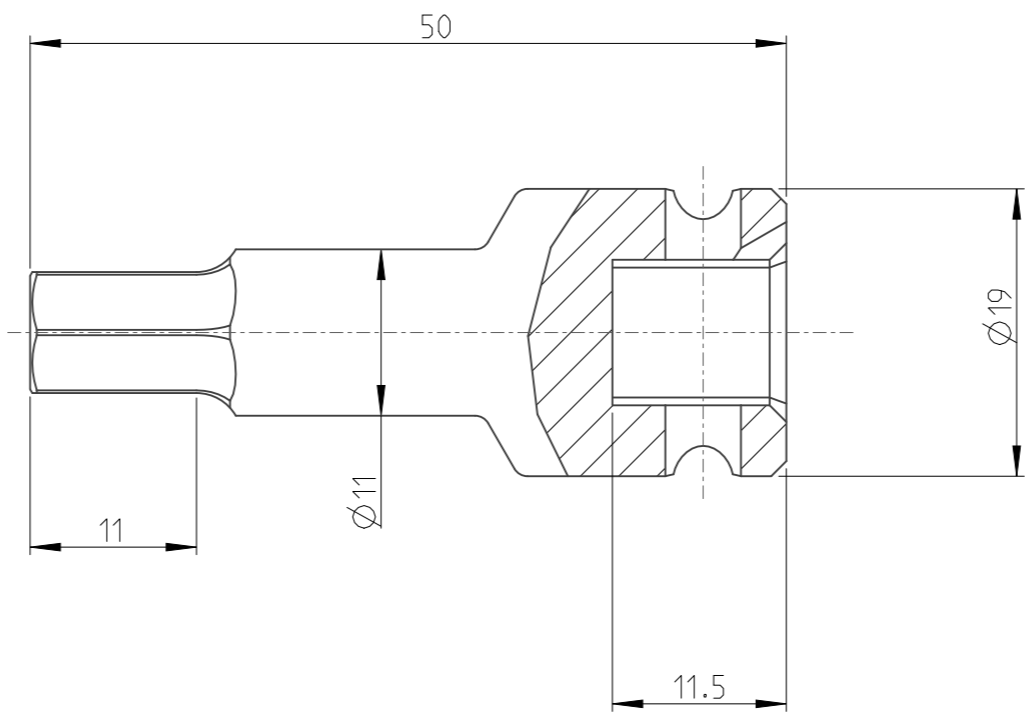

PART	4027122308	Status	Released	Rev./Iter	1.2
Drawing	4027122308	Status		Rev./Iter	1.2

proprietary document. Not to be used in any way without our consent.

<b>SALTUS</b>	Name	Bit socket-SQ3/8"-L50-Hex8
	Designation	4027 1223 08