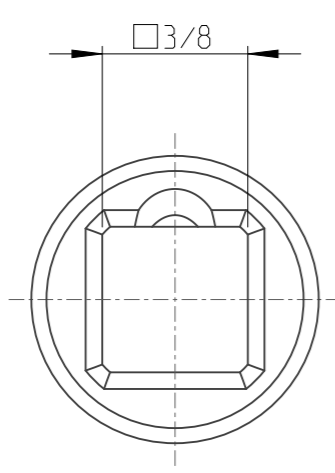

PART	4027122308	Status	Released	Rev./Iter	1.2
Drawing	4027122308	Status		Rev./Iter	1.2

proprietary document. Not to be used in any way without our consent.

<b>SALTUS</b>	Name	Bit socket-SQ3/8"-L50-Hex8
	Designation	4027 1223 08