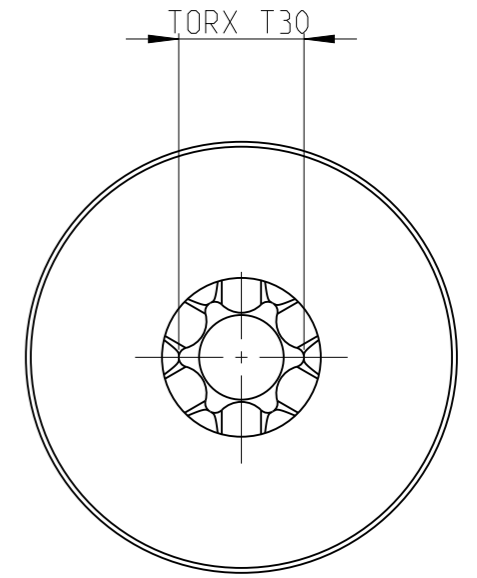

PART	Status	Rev./Iter
4027122630	In Work	1.0
Drawing	Status	Rev./Iter
4027122630		1.0

proprietary document. Not to be used in any way without our consent.

SALTUS

Name	Bit socket-SQ3/8"-L50-T30
Designation	4027 1226 30