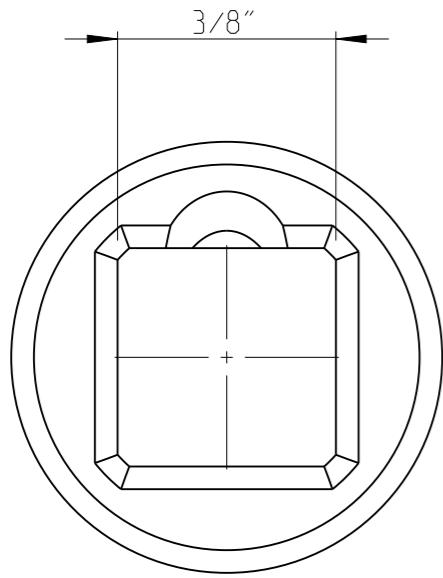

PART	Status	Rev./Iter
4027122630	In Work	1.0
Drawing	Status	Rev./Iter
4027122630		1.0

proprietary document. Not to be used in any way without our consent.

SALTUS

Name	Bit socket-SQ3/8"-L50-T30
Designation	4027 1226 30