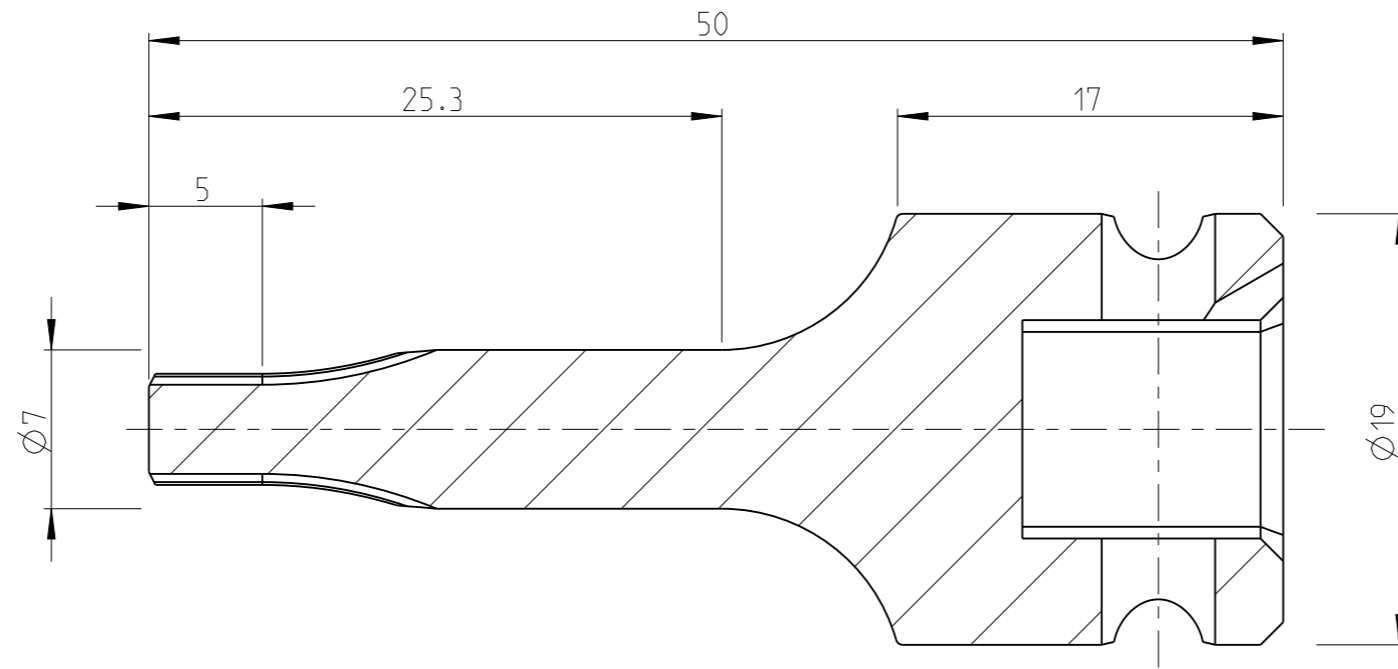

PART	Status	Rev./Iter
4027122630	In Work	1.0
Drawing	Status	Rev./Iter
4027122630		1.0

proprietary document. Not to be used in any way without our consent.

SALTUS

Name	Bit socket-SQ3/8"-L50-T30
Designation	4027 1226 30