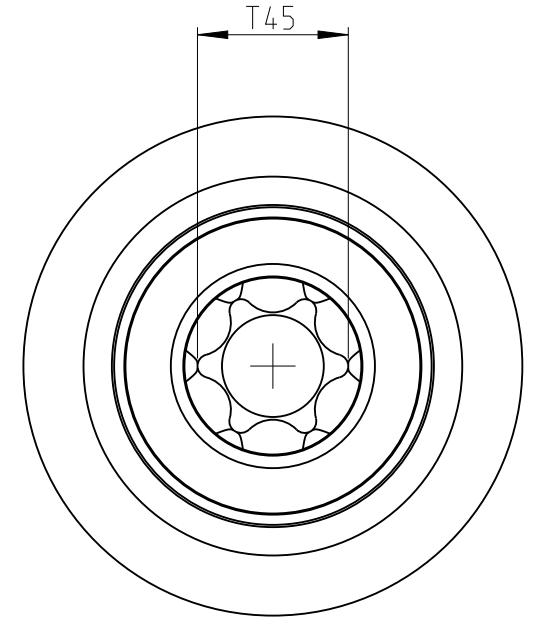

ASSEMBLY	4027122641	Status	Released	Rev. / Iter	0.0
DRAWING	4027122641	Status		Rev. / Iter	0.1

proprietary document. Not to be used in any way without our consent.

SALTUS

Name	Bit socket-SQ3/8"-L50-T40-RM-R
Designation	4027 1226 41