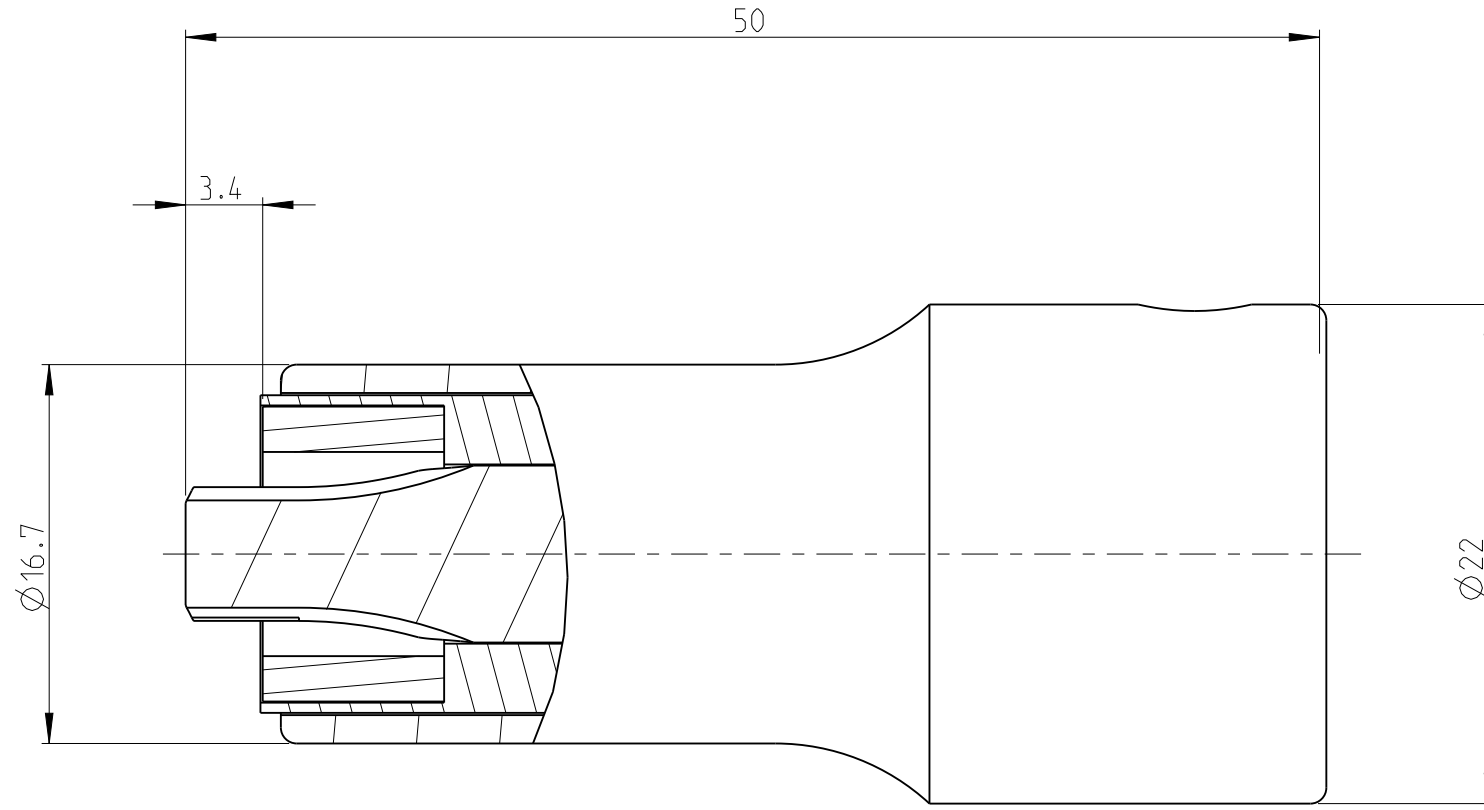

ASSEMBLY	4027122641	Status	Released	Rev. / Iter	0.0
DRAWING	4027122641	Status		Rev. / Iter	0.1

proprietary document. Not to be used in any way without our consent.

SALTUS

Name	Bit socket-SQ3/8"-L50-T40-RM-R
Designation	4027 1226 41