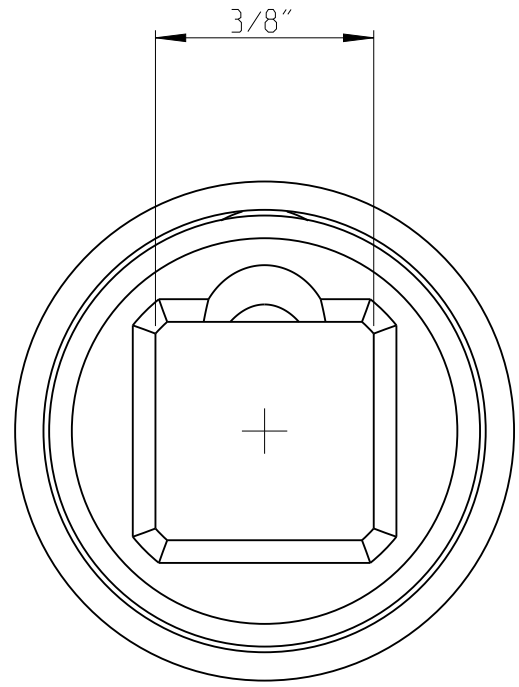

ASSEMBLY	4027122641	Status	Released	Rev. / Iter	0.0
DRAWING	4027122641	Status		Rev. / Iter	0.1

proprietary document. Not to be used in any way without our consent.

SALTUS

Name	Bit socket-SQ3/8"-L50-T40-RM-R
Designation	4027 1226 41