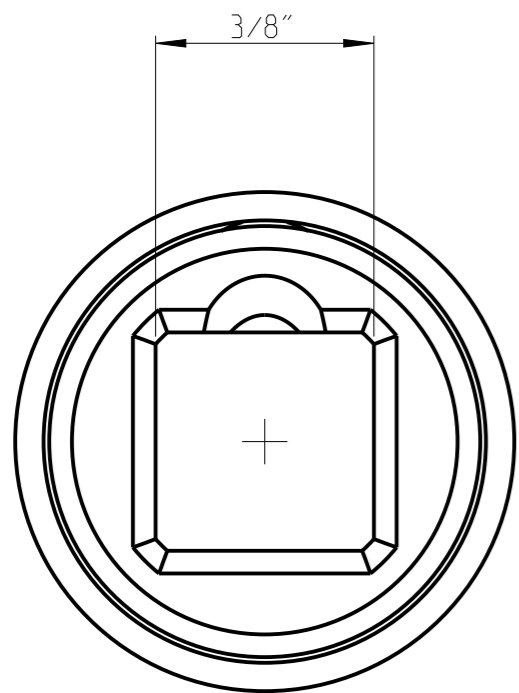

ASSEMBLY	4027122646	Status	Released	Rev. / Iter	1.2
DRAWING	4027122646	Status		Rev. / Iter	1.2

proprietary document. Not to be used in any way without our consent.

SALTUS

Name	Bit socket-SQ3/8"-L50-T45-RM-R
Designation	4027 1226 46