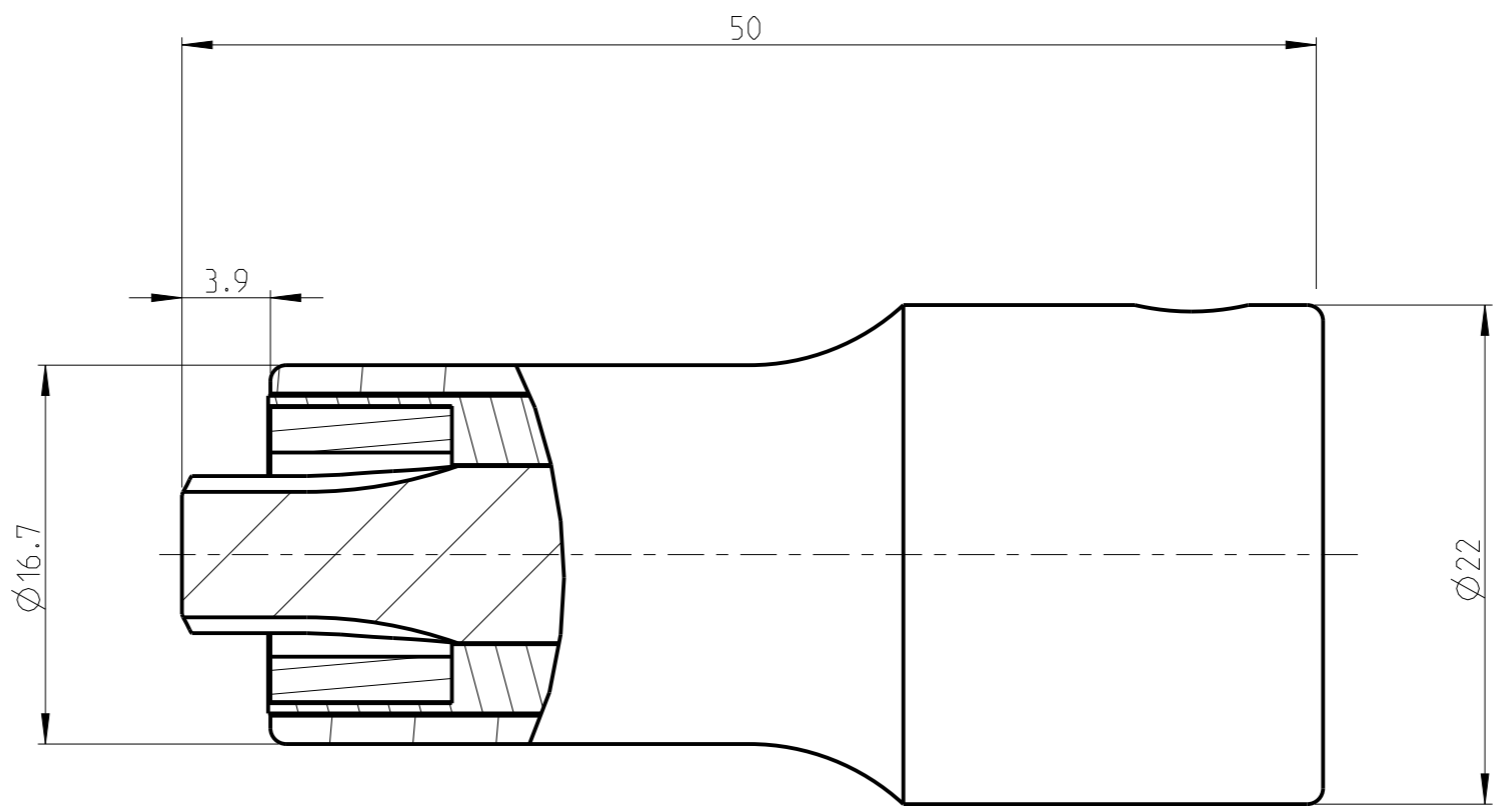

ASSEMBLY	4027122646	Status	Released	Rev. / Iter	1.2
DRAWING	4027122646	Status		Rev. / Iter	1.2

proprietary document. Not to be used in any way without our consent.

SALTUS

Name	Bit socket-SQ3/8"-L50-T45-RM-R
Designation	4027 1226 46