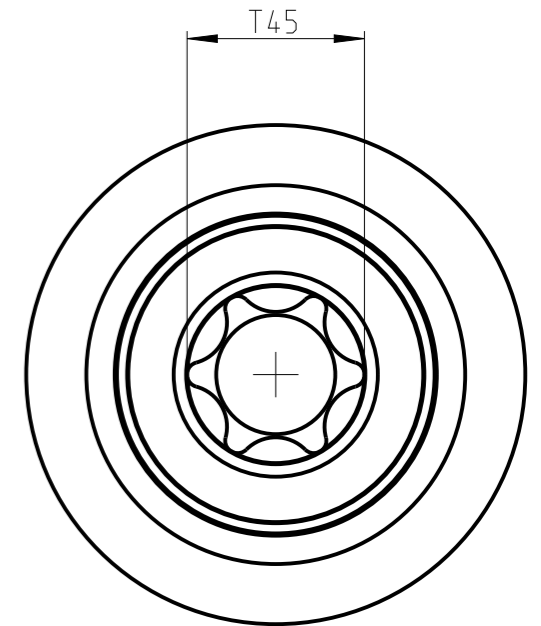

ASSEMBLY	4027122646	Status	Released	Rev. / Iter	1.2
DRAWING	4027122646	Status		Rev. / Iter	1.2

proprietary document. Not to be used in any way without our consent.

SALTUS

Name	Bit socket-SQ3/8"-L50-T45-RM-R
Designation	4027 1226 46