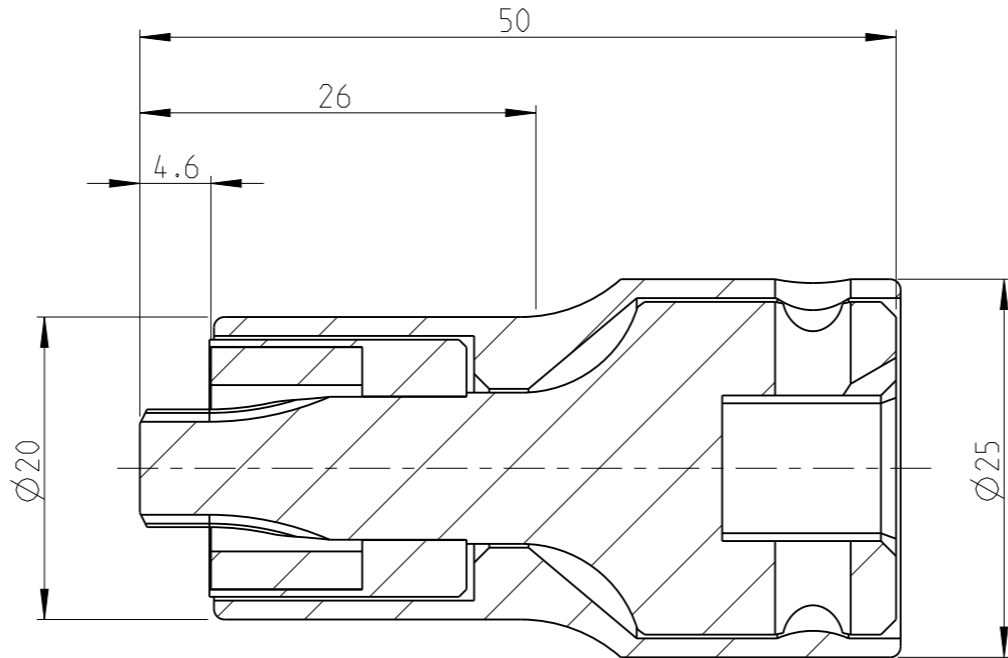

ASSEMBLY	4027122651	Status	Released	Rev. / Iter	2.2
DRAWING	4027122651	Status		Rev. / Iter	2.2

proprietary document. Not to be used in any way without our consent.

SALTUS	Name	Bit socket-SQ3/8"-L50-T50-RM-R
	Designation	4027 1226 51