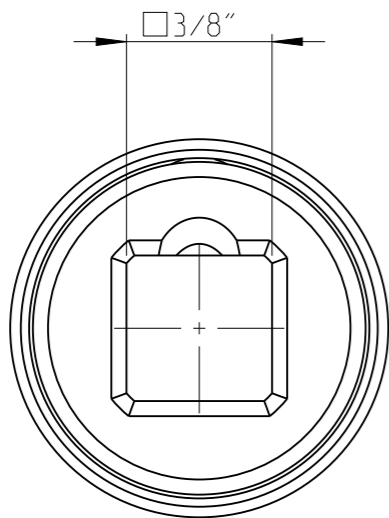

ASSEMBLY	4027122651	Status	Released	Rev. / Iter	2.2
DRAWING	4027122651	Status		Rev. / Iter	2.2

proprietary document. Not to be used in any way without our consent.

SALTUS	Name	Bit socket-SQ3/8"-L50-T50-RM-R
	Designation	4027 1226 51