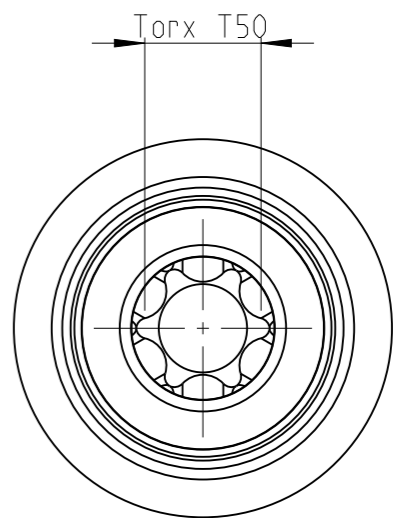

ASSEMBLY	4027122651	Status	Released	Rev. / Iter	2.2
DRAWING	4027122651	Status		Rev. / Iter	2.2

proprietary document. Not to be used in any way without our consent.

SALTUS	Name	Bit socket-SQ3/8"-L50-T50-RM-R
	Designation	4027 1226 51