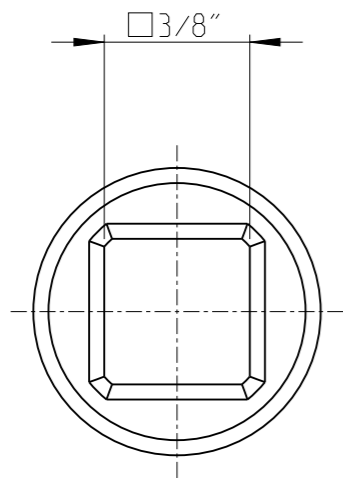

PART	4027122725	Status	Released	Rev./Iter	2.2
Drawing	4027122725	Status		Rev./Iter	2.2

1:1

proprietary document. Not to be used in any way without our consent.

SALTUS

Name	Bit socket-SQ3/8"-L100-T25
Designation	4027 1227 25