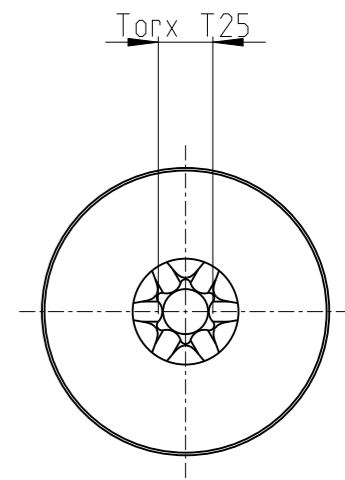

PART	4027122725	Status	Released	Rev./Iter	2.2
Drawing	4027122725	Status		Rev./Iter	2.2

1:1

proprietary document. Not to be used in any way without our consent.

SALTUS

Name	Bit socket-SQ3/8"-L100-T25
Designation	4027 1227 25