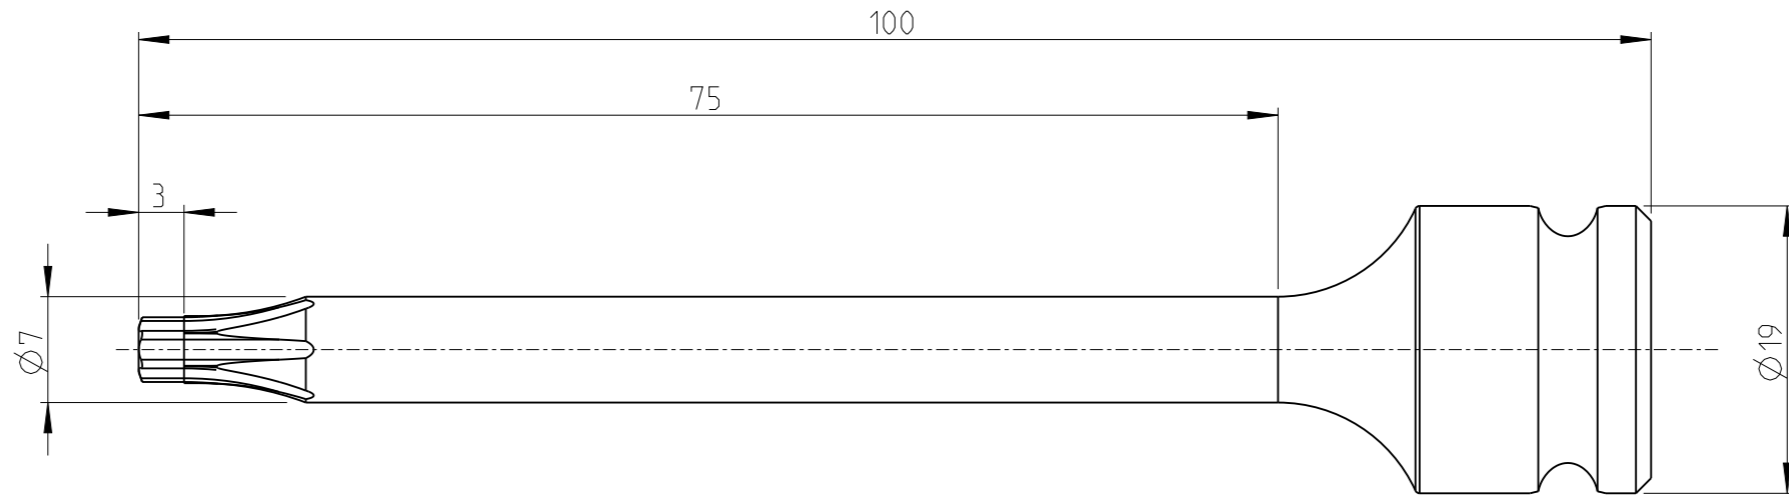

PART	4027122725	Status	Released	Rev./Iter	2.2
Drawing	4027122725	Status		Rev./Iter	2.2

1:1

proprietary document. Not to be used in any way without our consent.

SALTUS

Name	Bit socket-SQ3/8"-L100-T25
Designation	4027 1227 25