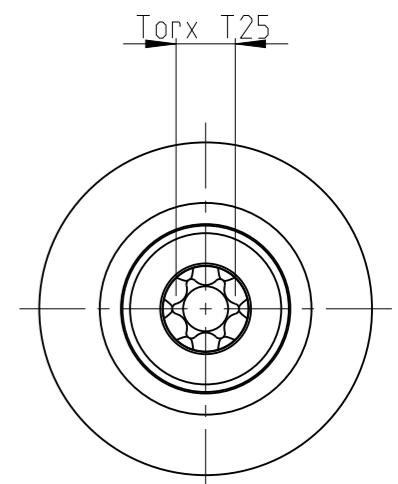

ASSEMBLY	4027122726	Status	Released	Rev. / Iter	1.1
DRAWING	4027122726	Status		Rev. / Iter	1.1

proprietary document. Not to be used in any way without our consent.

**SALTUS**

Name	Bit SKT-SQ3/8"-L100-T25-RM-R
Designation	4027 1227 26