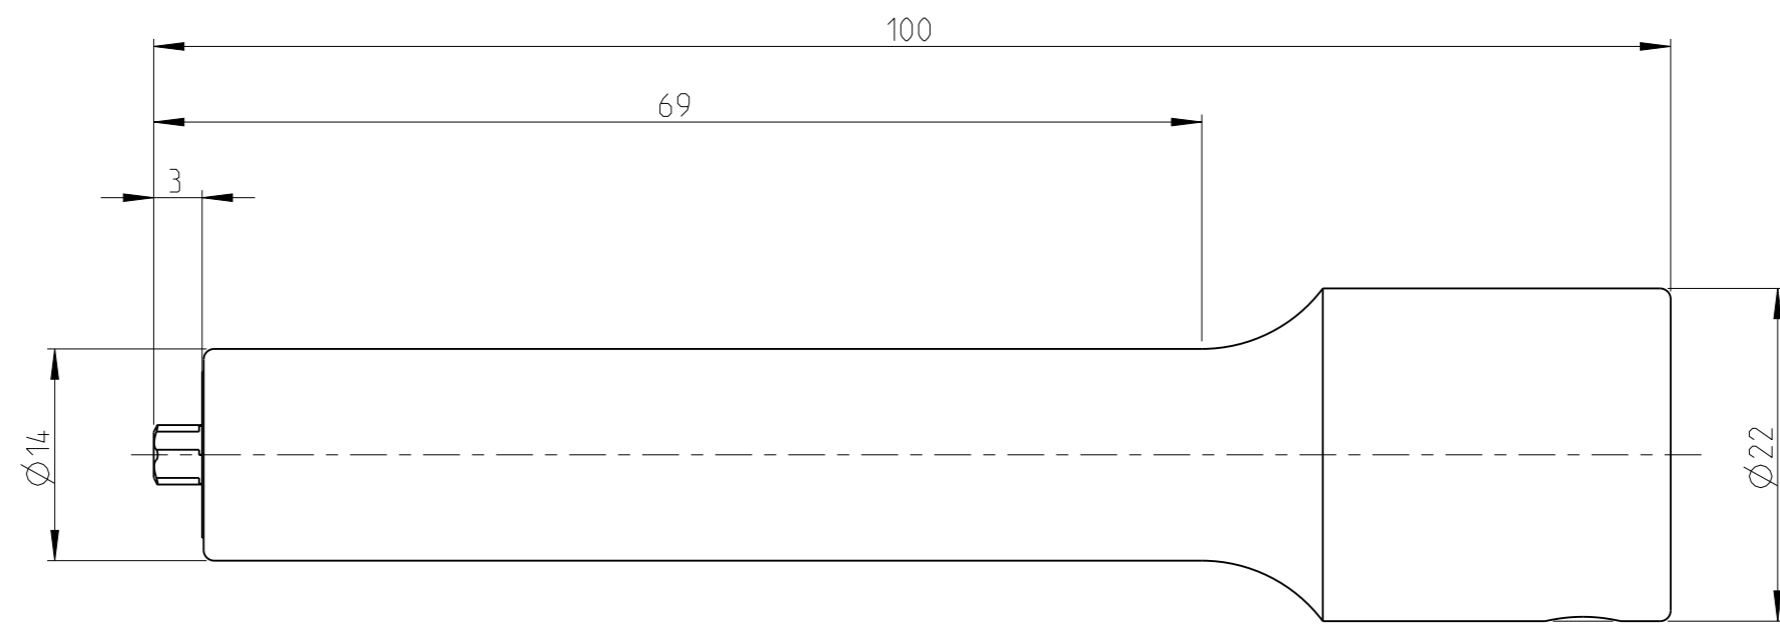

ASSEMBLY	4027122726	Status	Released	Rev. / Iter	1.1
DRAWING	4027122726	Status		Rev. / Iter	1.1

proprietary document. Not to be used in any way without our consent.

**SALTUS**

Name	Bit SKT-SQ3/8"-L100-T25-RM-R
Designation	4027 1227 26