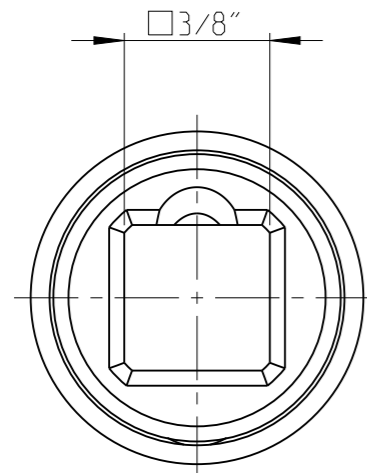

ASSEMBLY	4027122726	Status	Released	Rev. / Iter	1.1
DRAWING	4027122726	Status		Rev. / Iter	1.1

proprietary document. Not to be used in any way without our consent.

**SALTUS**

Name	Bit SKT-SQ3/8"-L100-T25-RM-R
Designation	4027 1227 26