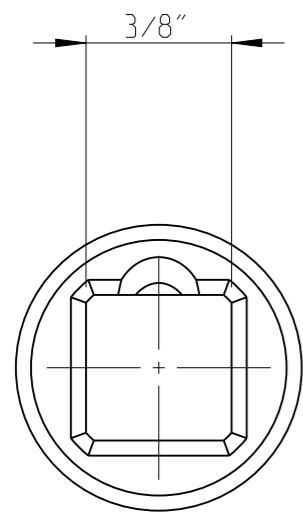

PART	4027122730	Status	Released	Rev./Iter	0.2
Drawing	4027122730	Status		Rev./Iter	0.1

proprietary document. Not to be used in any way without our consent.

<b>SALTUS</b>	Name	Bit socket-SQ3/8"-L100-T30
	Designation	4027 1227 30