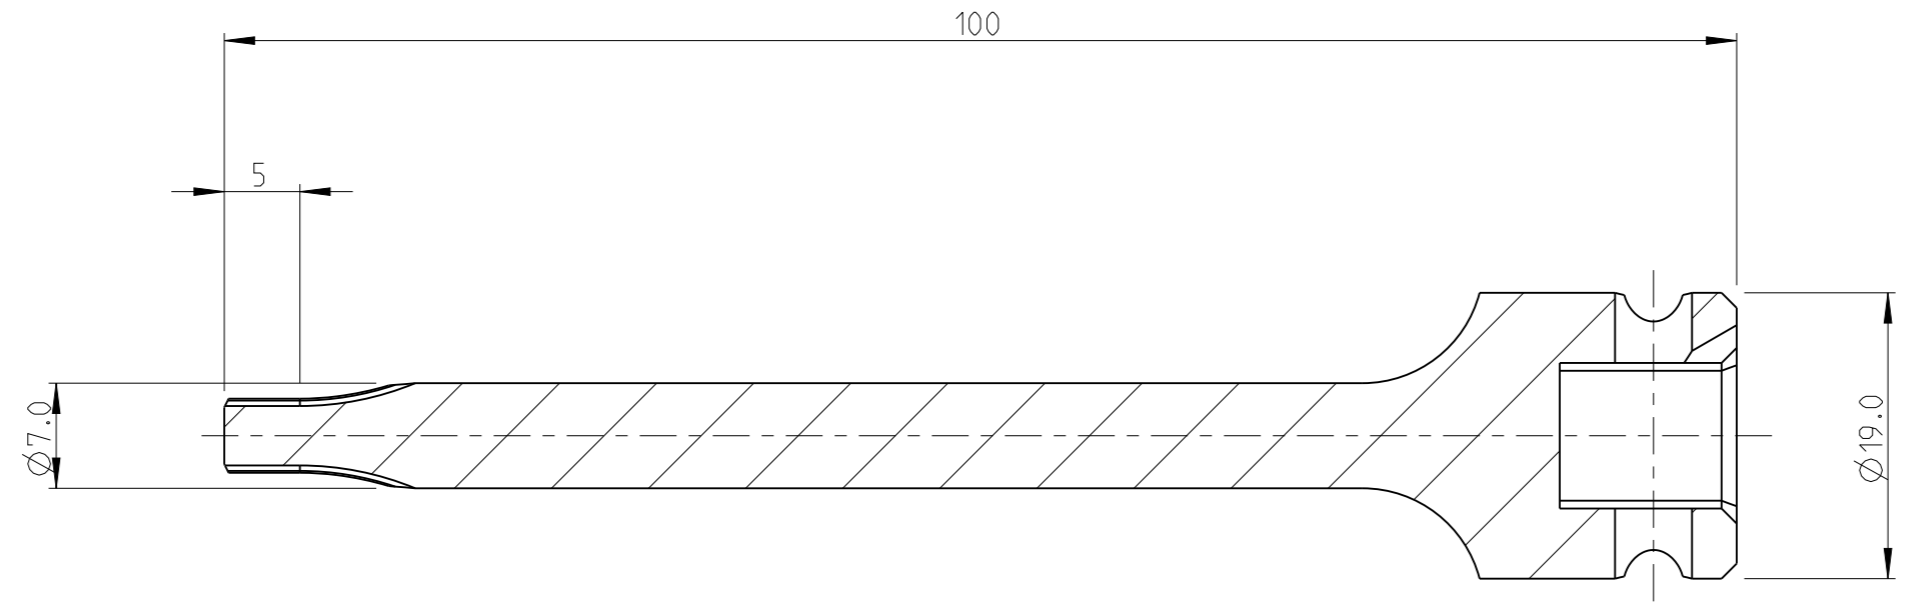

PART	4027122730	Status	Released	Rev./Iter	0.2
Drawing	4027122730	Status		Rev./Iter	0.1

proprietary document. Not to be used in any way without our consent.

<b>SALTUS</b>	Name	Bit socket-SQ3/8"-L100-T30
	Designation	4027 1227 30