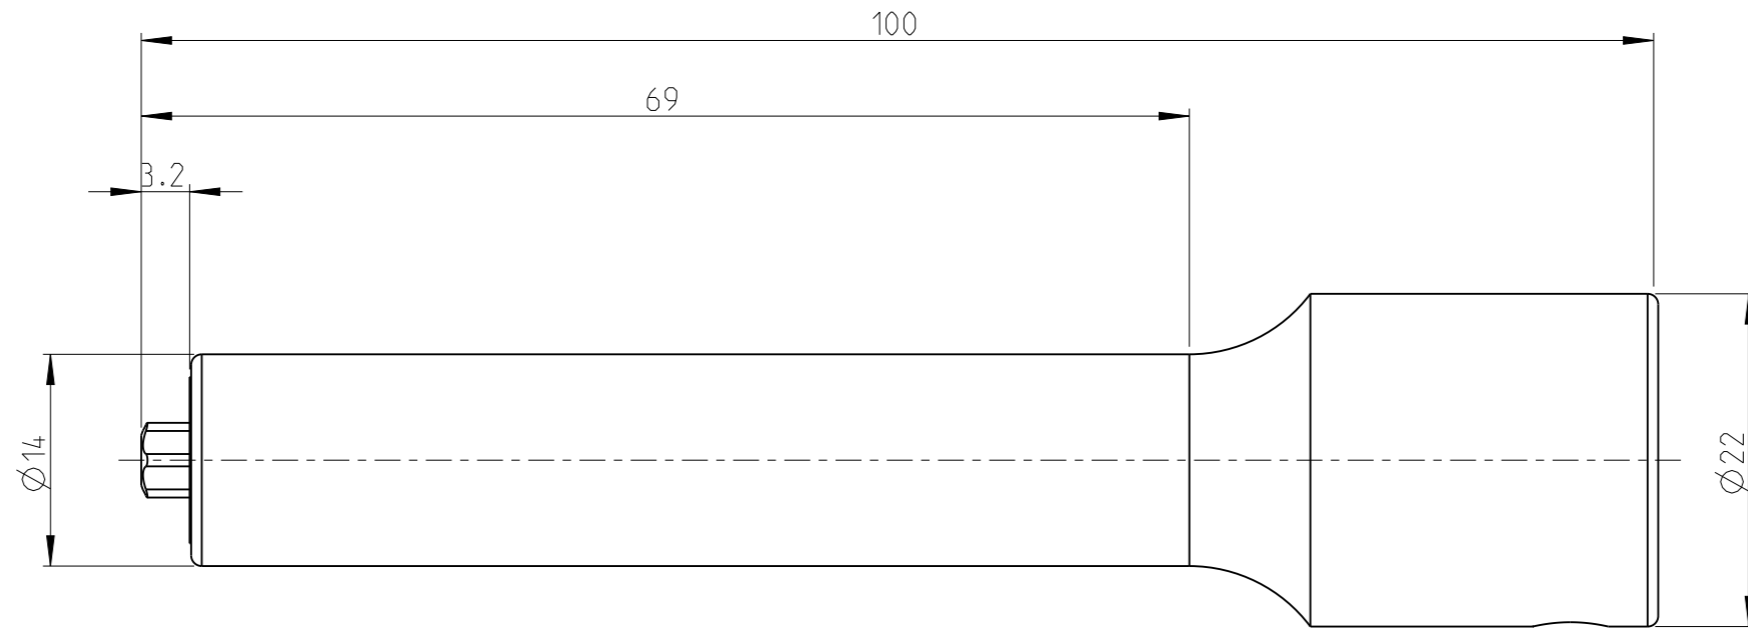

ASSEM	4027122731	Status	Released	Rev./Iter	0.3
Drawing	4027122731	Status		Rev./Iter	0.2

proprietary document. Not to be used in any way without our consent.

SALTUS

Name	Bit SKT-SQ3/8"-L100-T30-RM-R
Designation	4027 1227 31