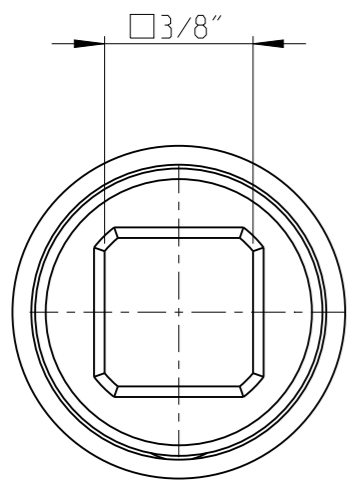

ASSEM	4027122731	Status	Released	Rev./Iter	0.3
Drawing	4027122731	Status		Rev./Iter	0.2

proprietary document. Not to be used in any way without our consent.

SALTUS

Name	Bit SKT-SQ3/8"-L100-T30-RM-R
Designation	4027 1227 31