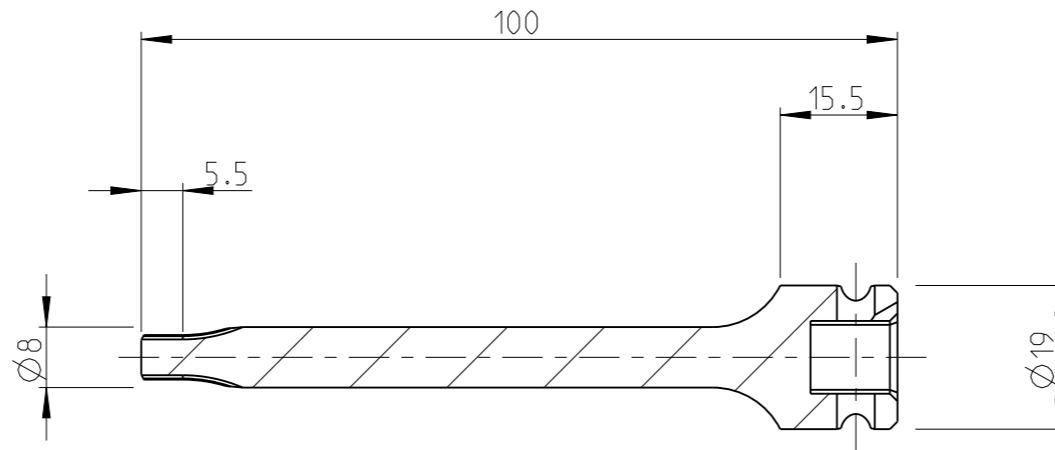

PART	4027122740	Status	Released	Rev./Iter	1.0
Drawing	4027122740	Status		Rev./Iter	1.0

proprietary document. Not to be used in any way without our consent.

**SALTUS**

Name	Bit socket-SQ3/8"-L100-T40
Designation	4027 1227 40