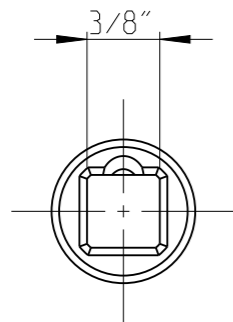

PART	4027122740	Status	Released	Rev./Iter	1.0
Drawing	4027122740	Status		Rev./Iter	1.0

proprietary document. Not to be used in any way without our consent.

**SALTUS**

Name	Bit socket-SQ3/8"-L100-T40
Designation	4027 1227 40