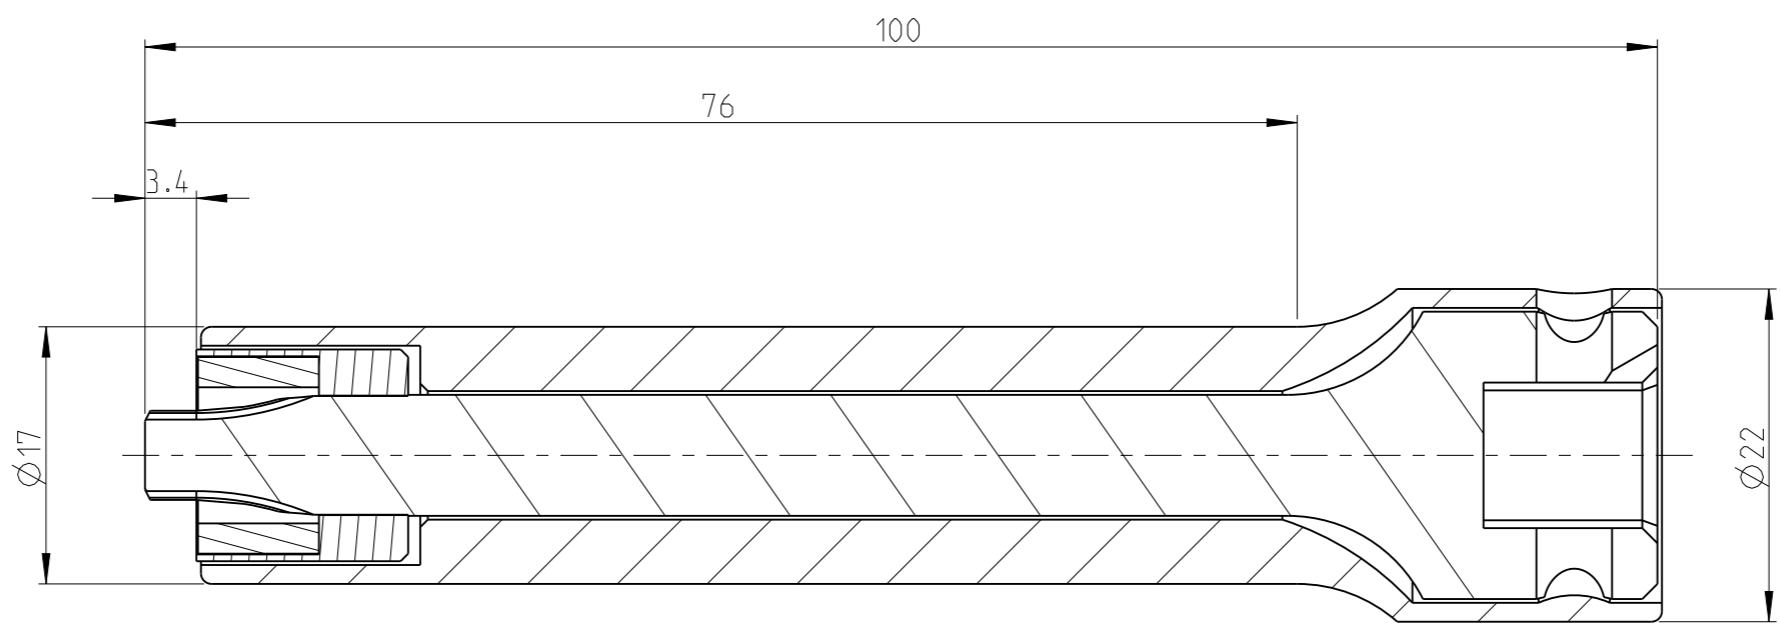

ASSEMBLY	4027122741	Status	Released	Rev./Iter	1.1
DRAWING	4027122741	Status		Rev./Iter	1.1

1 2 3 4 5 6 7 8 9 10

proprietary document. Not to be used in any way without our consent.

**SALTUS**

Name	Bit SKT-SQ3/8"-L100-T40-RM-R
Designation	4027 1227 41