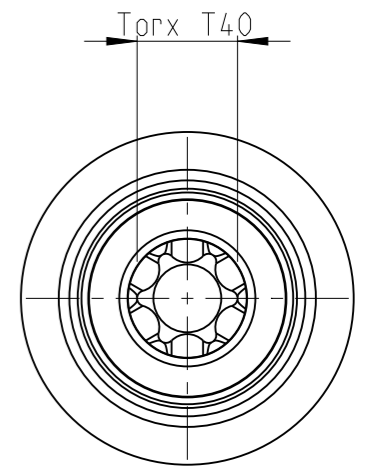

ASSEMBLY	4027122741	Status	Released	Rev./Iter	1.1
DRAWING	4027122741	Status		Rev./Iter	1.1

1 2 3 4 5 6 7 8 9 10

proprietary document. Not to be used in any way without our consent.

**SALTUS**

Name	Bit SKT-SQ3/8"-L100-T40-RM-R
Designation	4027 1227 41