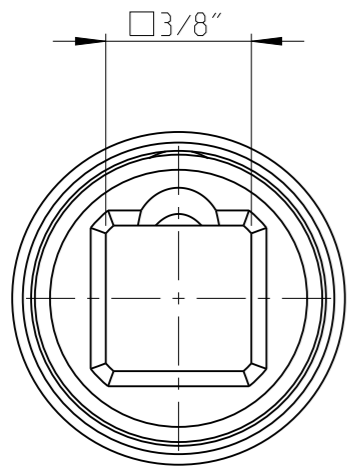

ASSEMBLY	4027122741	Status	Released	Rev./Iter	1.1
DRAWING	4027122741	Status		Rev./Iter	1.1

1 2 3 4 5 6 7 8 9 10

proprietary document. Not to be used in any way without our consent.

**SALTUS**

Name	Bit SKT-SQ3/8"-L100-T40-RM-R
Designation	4027 1227 41