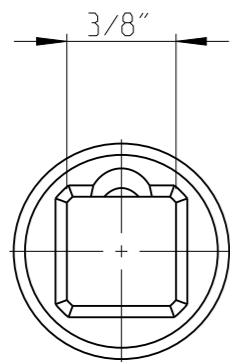

PART	4027122745	Status	Released	Rev./Iter	0.0
Drawing	4027122745	Status		Rev./Iter	0.0

proprietary document. Not to be used in any way without our consent.

<b>SALTUS</b>	Name	Bit socket-SQ3/8"-L100-T45
	Designation	4027 1227 45