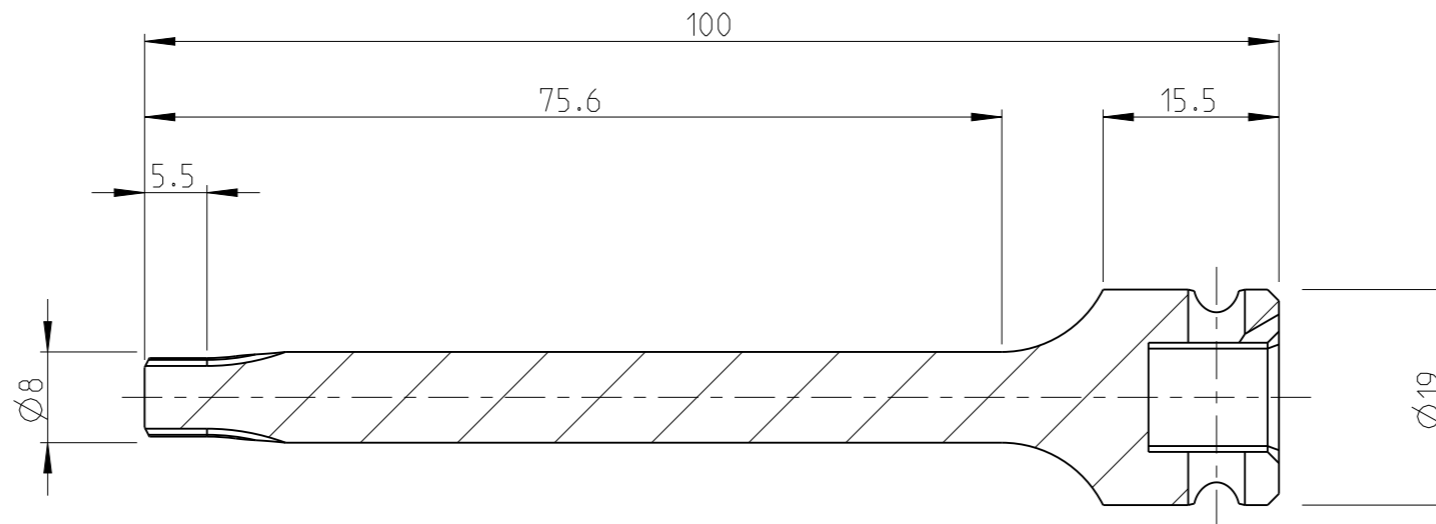

PART	4027122745	Status	Released	Rev./Iter	0.0
Drawing	4027122745	Status		Rev./Iter	0.0

proprietary document. Not to be used in any way without our consent.

<b>SALTUS</b>	Name	Bit socket-SQ3/8"-L100-T45
	Designation	4027 1227 45