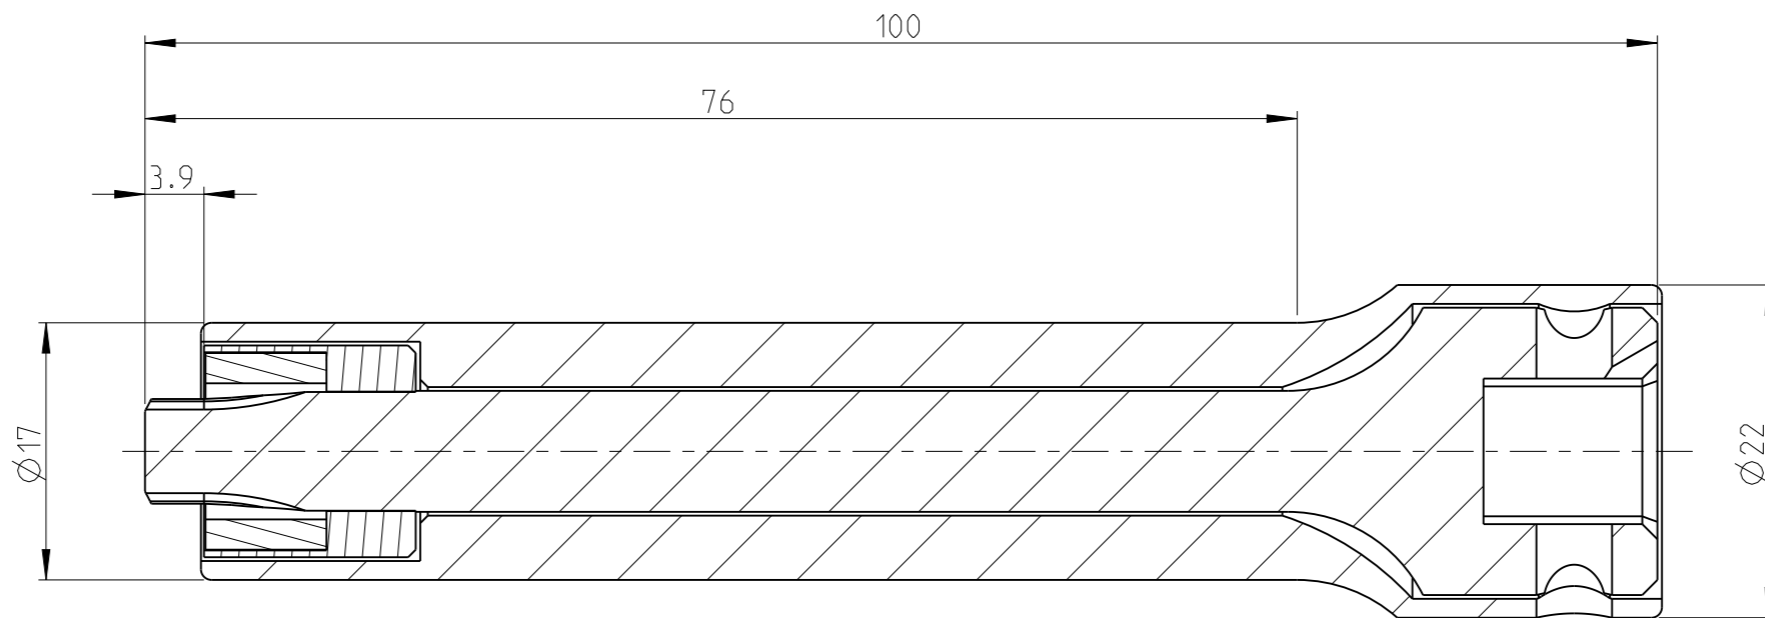

ASSEMBLY	4027122746	Status	Released	Rev. / Iter	1.2
DRAWING	4027122746	Status		Rev. / Iter	1.2

proprietary document. Not to be used in any way without our consent.

SALTUS

Name
 Bit SKT-SQ3/8"-L100-T45-RM-R
 Designation
 4027 1227 46