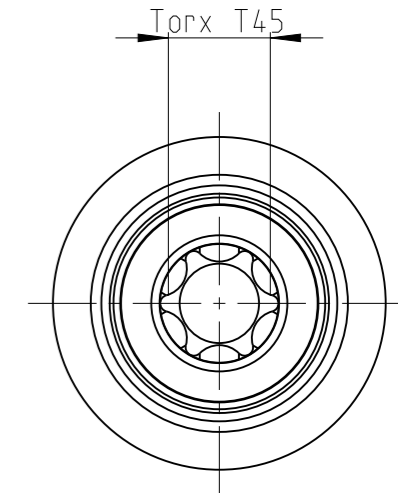

ASSEMBLY	4027122746	Status	Released	Rev. / Iter	1.2
DRAWING	4027122746	Status		Rev. / Iter	1.2

proprietary document. Not to be used in any way without our consent.

SALTUS

Name
 Bit SKT-SQ3/8"-L100-T45-RM-R
 Designation
 4027 1227 46