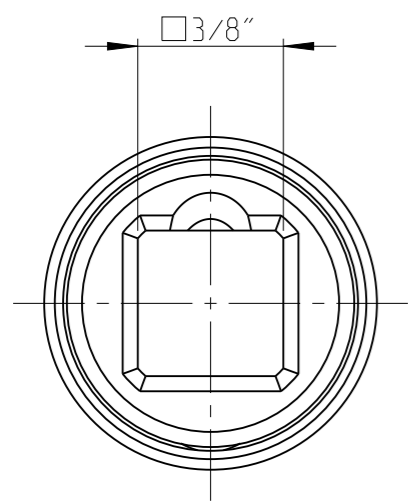

ASSEMBLY	4027122746	Status	Released	Rev. / Iter	1.2
DRAWING	4027122746	Status		Rev. / Iter	1.2

proprietary document. Not to be used in any way without our consent.

SALTUS

Name
 Bit SKT-SQ3/8"-L100-T45-RM-R
 Designation
 4027 1227 46