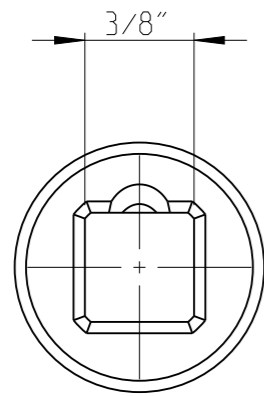

PART	4027122750	Status	Released	Rev./Iter	1.0
Drawing	4027122750	Status		Rev./Iter	1.0

proprietary document. Not to be used in any way without our consent.

SALTUS

Name	Bit socket-SQ3/8"-L100-T50
Designation	4027 1227 50