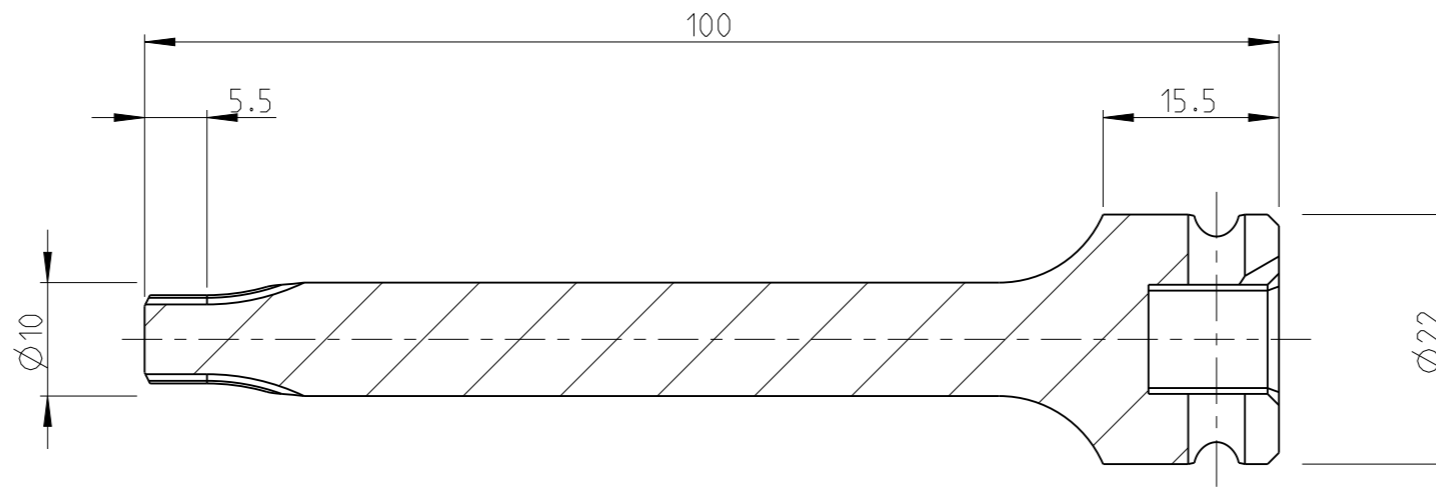

PART	4027122750	Status	Released	Rev./Iter	1.0
Drawing	4027122750	Status		Rev./Iter	1.0

proprietary document. Not to be used in any way without our consent.

SALTUS

Name	Bit socket-SQ3/8"-L100-T50
Designation	4027 1227 50