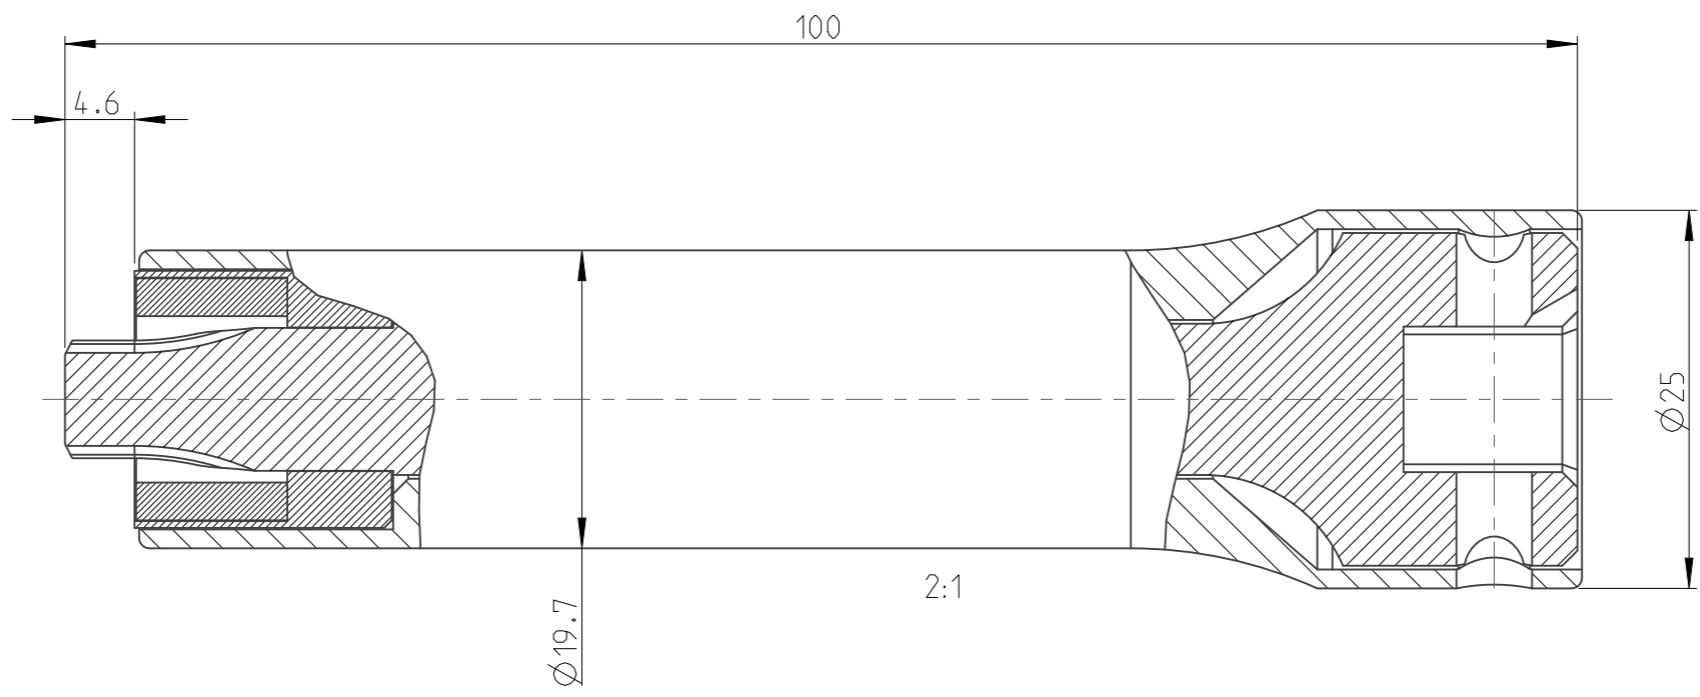

ASSEMBLY	4027122751	Status	Released	Rev./Iter	1.1
DRAWING	4027122751	Status		Rev./Iter	1.1

1:1

proprietary document. Not to be used in any way without our consent.

SALTUS

Name	Bit SKT-SQ3/8"-L100-T50-RM-R
Designation	4027 1227 51