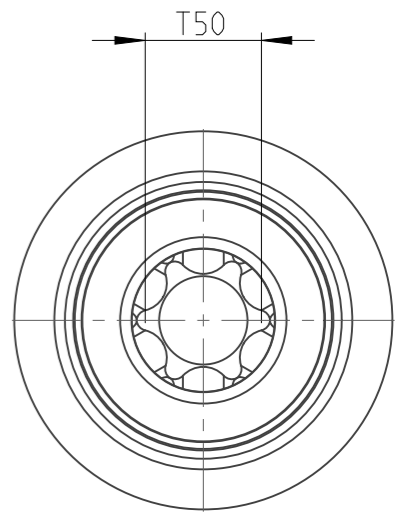

ASSEMBLY	4027122751	Status	Released	Rev./Iter	1.1
DRAWING	4027122751	Status		Rev./Iter	1.1

1:1

proprietary document. Not to be used in any way without our consent.

SALTUS

Name	Bit SKT-SQ3/8"-L100-T50-RM-R
Designation	4027 1227 51