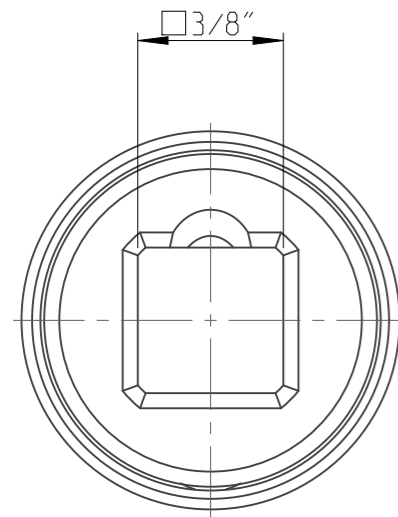

ASSEMBLY	4027122751	Status	Released	Rev./Iter	1.1
DRAWING	4027122751	Status		Rev./Iter	1.1

1:1

proprietary document. Not to be used in any way without our consent.

SALTUS

Name	Bit SKT-SQ3/8"-L100-T50-RM-R
Designation	4027 1227 51