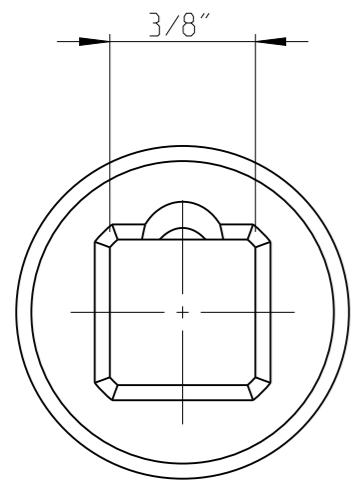

PART	4027122755	Status	Released	Rev./Iter	1.0
Drawing	4027122755	Status		Rev./Iter	1.0

proprietary document. Not to be used in any way without our consent.

**SALTUS**

Name	Bit socket-SQ3/8"-L100-T55
Designation	4027 1227 55