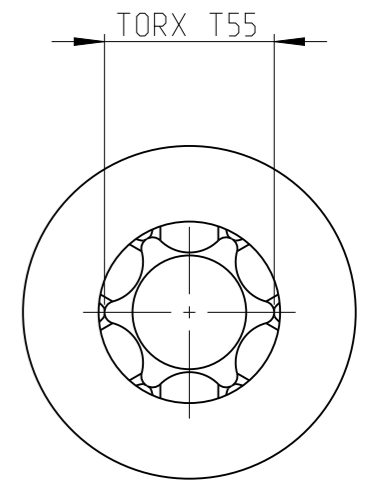

PART	4027122755	Status	Released	Rev./Iter	1.0
Drawing	4027122755	Status		Rev./Iter	1.0

proprietary document. Not to be used in any way without our consent.

**SALTUS**

Name	Bit socket-SQ3/8"-L100-T55
Designation	4027 1227 55