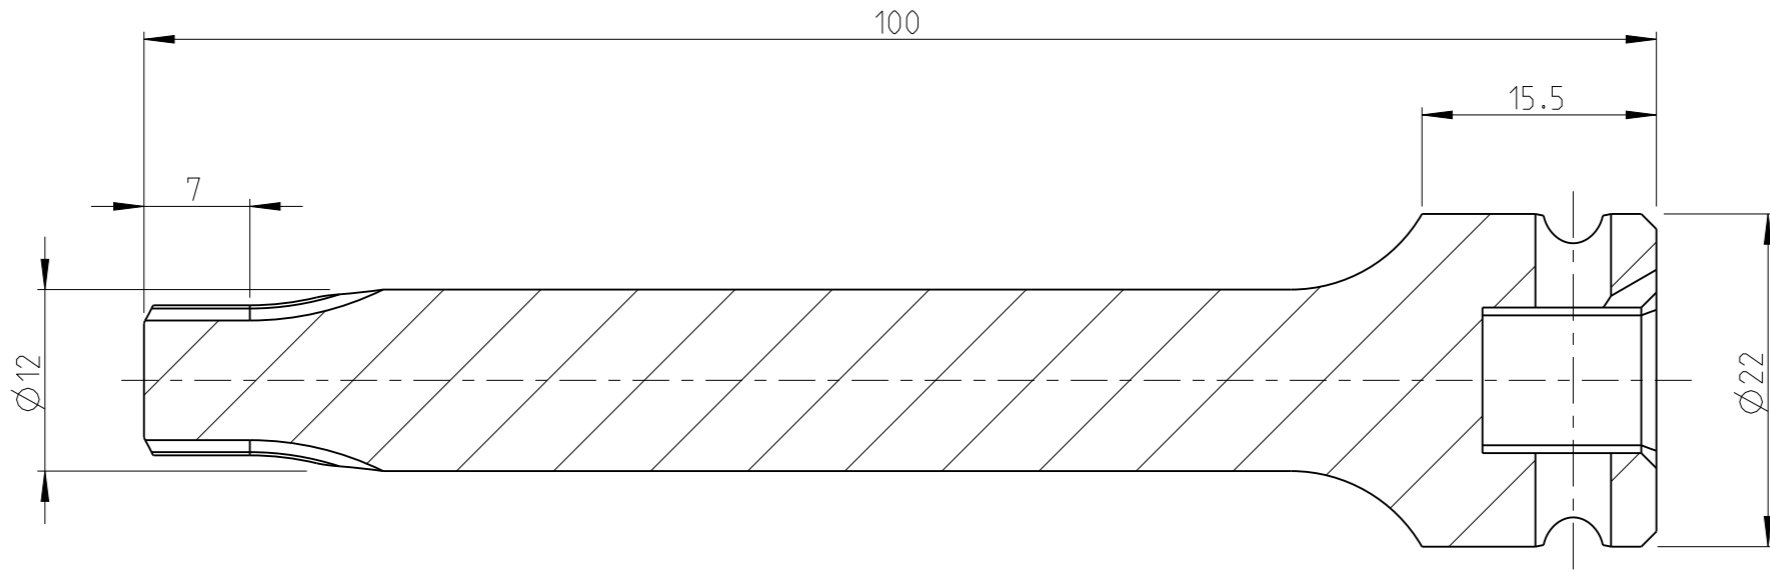

PART	4027122755	Status	Released	Rev./Iter	1.0
Drawing	4027122755	Status		Rev./Iter	1.0

proprietary document. Not to be used in any way without our consent.

**SALTUS**

Name	Bit socket-SQ3/8"-L100-T55
Designation	4027 1227 55