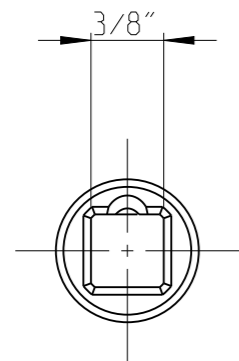

PART	4027122830	Status	Released	Rev./Iter	0.1
Drawing	4027122830	Status		Rev./Iter	0.1

proprietary document. Not to be used in any way without our consent.

SALTUS	Name	Bitsocket-SQ3/8"-L150-T30
	Designation	4027 1228 30