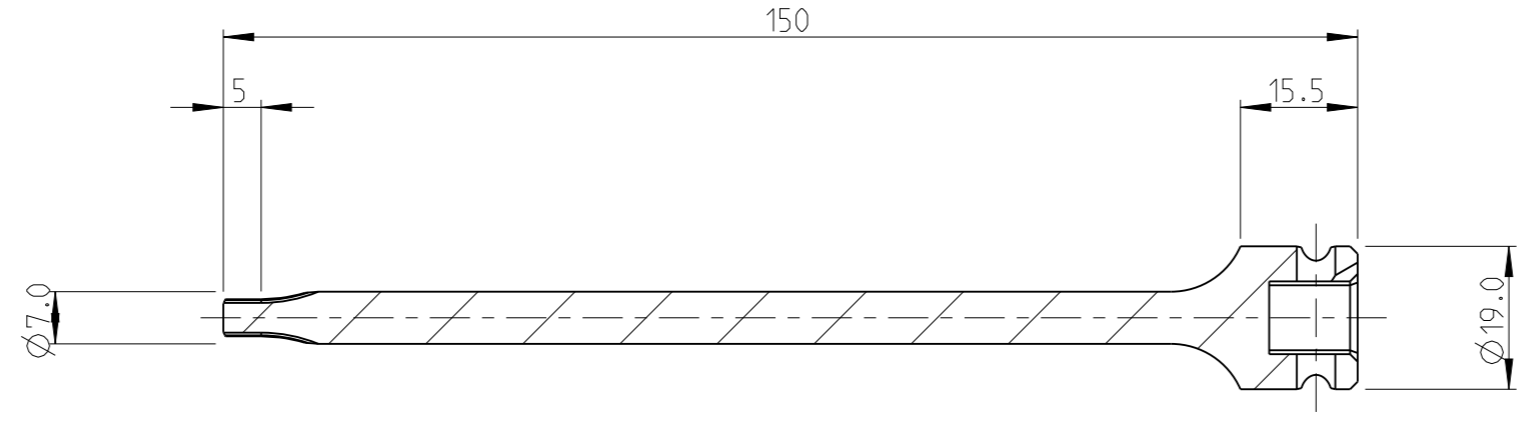

PART	4027122830	Status	Released	Rev./Iter	0.1
Drawing	4027122830	Status		Rev./Iter	0.1

proprietary document. Not to be used in any way without our consent.

SALTUS	Name	Bitsocket-SQ3/8"-L150-T30
	Designation	4027 1228 30