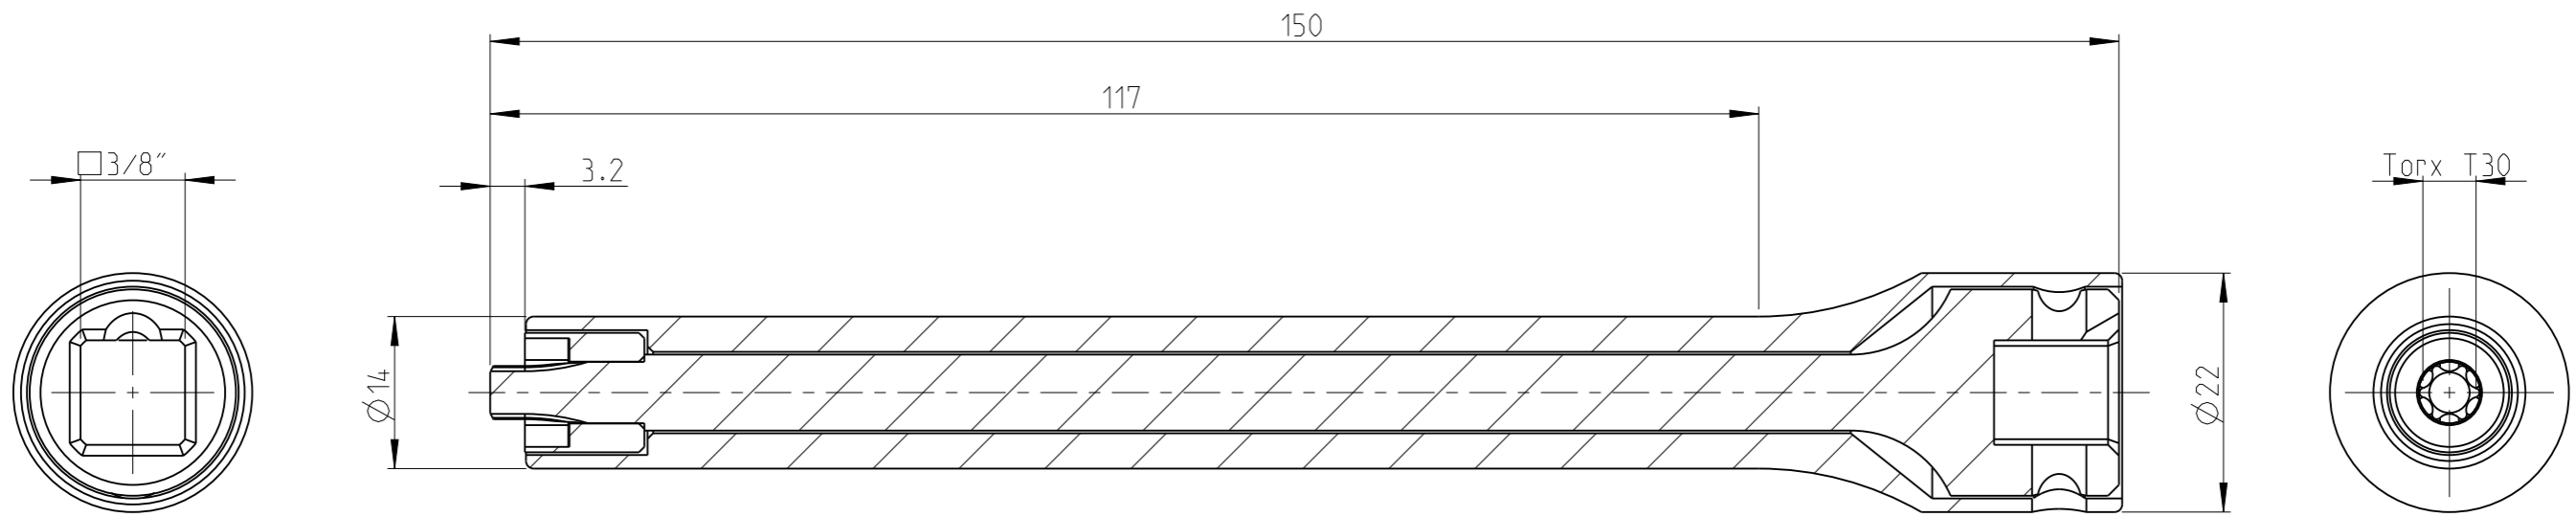

ASSEMBLY	4027122831	Status	Released	Rev. / Iter	1.1
DRAWING	4027122831	Status		Rev. / Iter	1.1

proprietary document. Not to be used in any way without our consent.

<b>SALTUS</b>	Name	Bit SKT-SQ3/8"-L150-T30-RM-R
	Designation	4027 1228 31