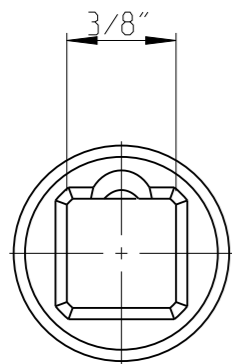

PART	4027122840	Status	Released	Rev./Iter	2.2
Drawing	4027122840	Status		Rev./Iter	2.2

1 2 3 4 5 6 7 8 9 10

proprietary document. Not to be used in any way without our consent.

<b>SALTUS</b>	Name	Bit socket-SQ3/8"-L150-T40
	Designation	4027 1228 40