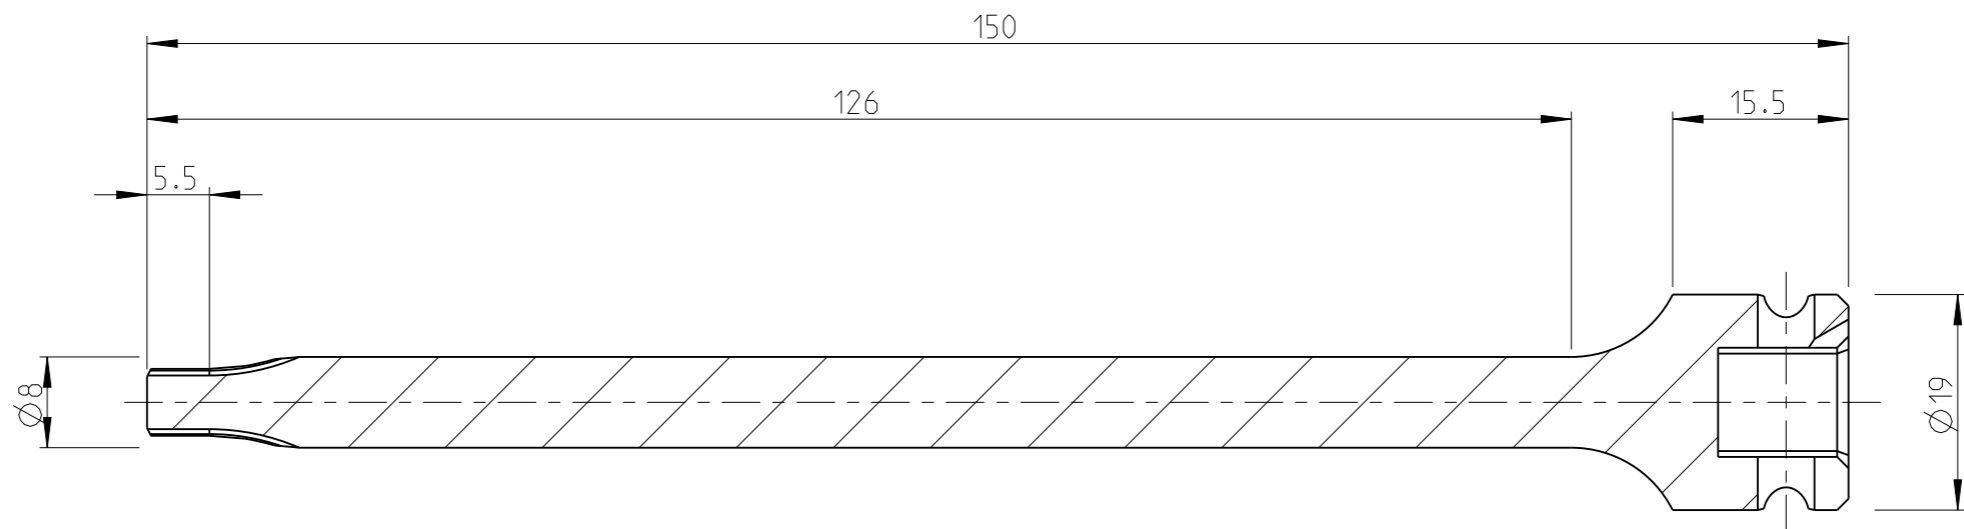

PART	4027122840	Status	Released	Rev./Iter	2.2
Drawing	4027122840	Status		Rev./Iter	2.2

1 2 3 4 5 6 7 8 9 10

proprietary document. Not to be used in any way without our consent.

<b>SALTUS</b>	Name	Bit socket-SQ3/8"-L150-T40
	Designation	4027 1228 40