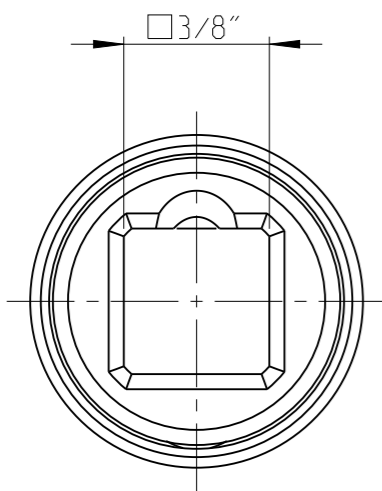

ASSEMBLY	4027122841	Status	Released	Rev. / Iter	1.3
DRAWING	4027122841	Status		Rev. / Iter	1.3

1:1

proprietary document. Not to be used in any way without our consent.

**SALTUS**

Name	Bit SKT-SQ3/8"-L150-T40-RM-R
Designation	4027 1228 41