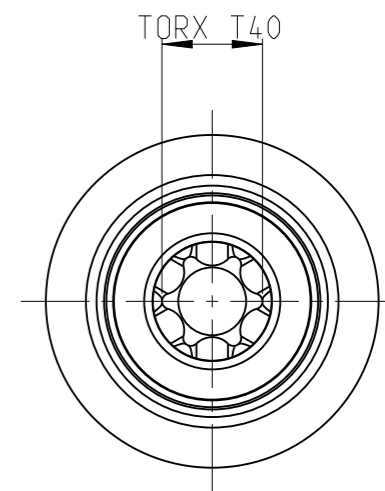

ASSEMBLY	4027122841	Status	Released	Rev. / Iter	1.3
DRAWING	4027122841	Status		Rev. / Iter	1.3

1:1

proprietary document. Not to be used in any way without our consent.

**SALTUS**

Name	Bit SKT-SQ3/8"-L150-T40-RM-R
Designation	4027 1228 41