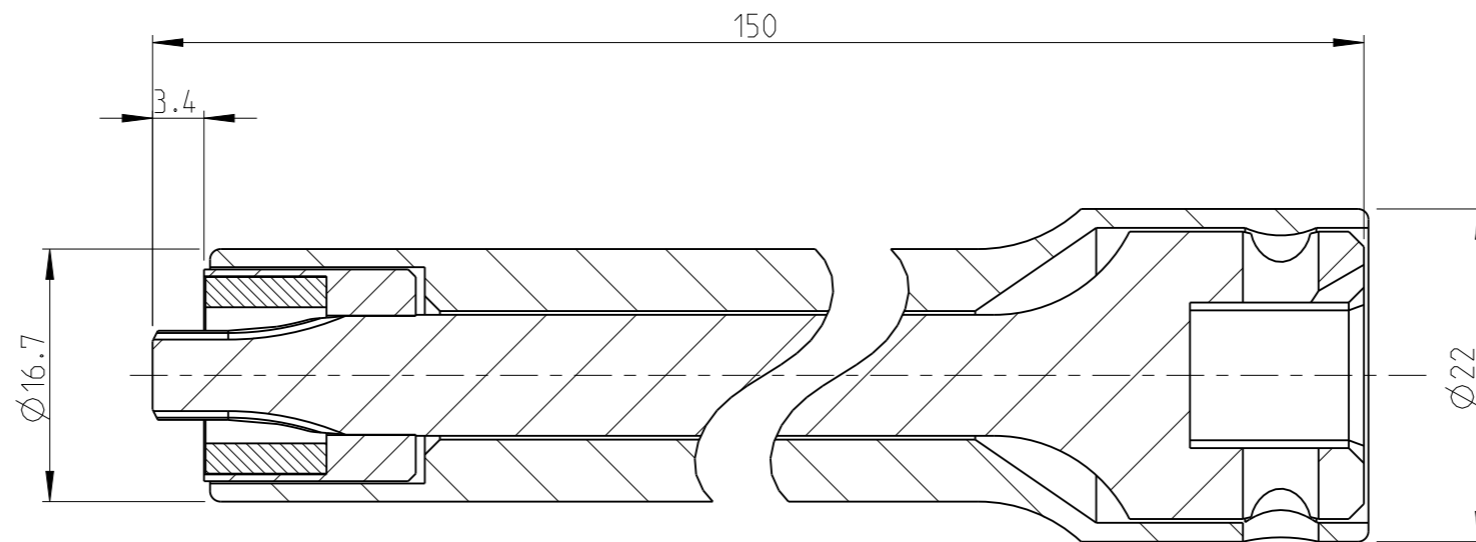

ASSEMBLY	4027122841	Status	Released	Rev. / Iter	1.3
DRAWING	4027122841	Status		Rev. / Iter	1.3

1:1

proprietary document. Not to be used in any way without our consent.

**SALTUS**

Name	Bit SKT-SQ3/8"-L150-T40-RM-R
Designation	4027 1228 41