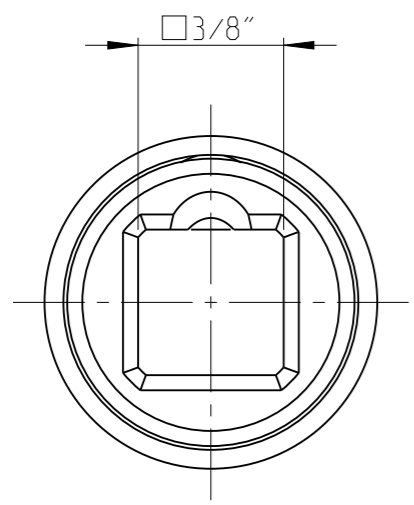

ASSEMBLY	4027122842	Status	Released	Rev. / Iter	1.1
DRAWING	4027122842	Status		Rev. / Iter	1.1

1:1

proprietary document. Not to be used in any way without our consent.

**SALTUS**

Name	Bit SKT-SQ3/8"-L150-IP40-RM-R
Designation	4027 1228 42