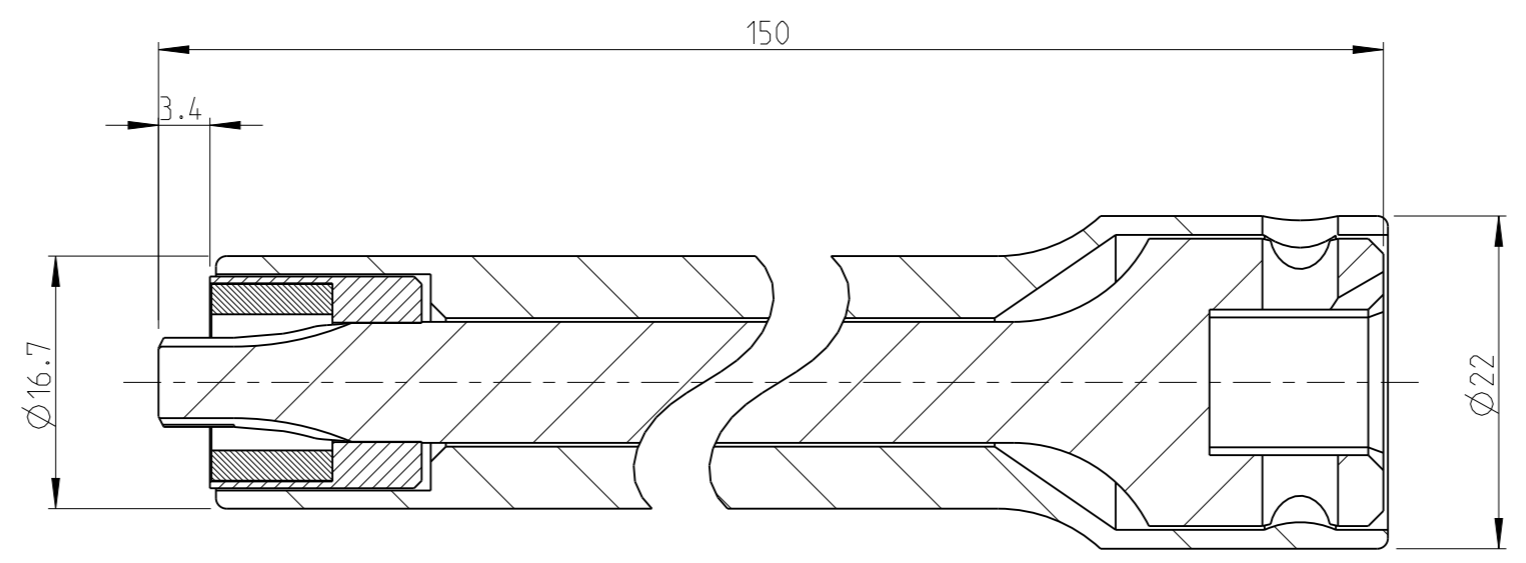

ASSEMBLY	4027122842	Status	Released	Rev. / Iter	1.1
DRAWING	4027122842	Status		Rev. / Iter	1.1

1:1

proprietary document. Not to be used in any way without our consent.

**SALTUS**

Name	Bit SKT-SQ3/8"-L150-IP40-RM-R
Designation	4027 1228 42