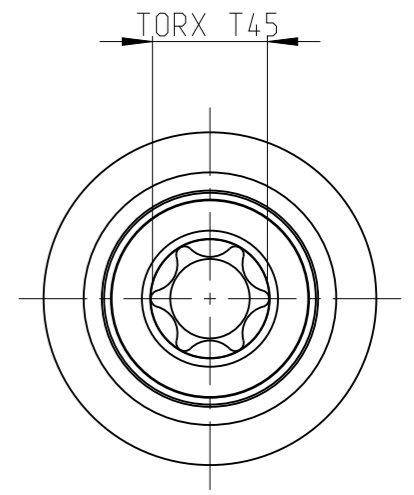

ASSEMBLY	4027122846	Status	Released	Rev. / Iter	1.1
DRAWING	4027122846	Status		Rev. / Iter	1.1

1:1

proprietary document. Not to be used in any way without our consent.

SALTUS	Name	Bit SKT-SQ3/8"-L150-T45-RM-R
	Designation	4027 1228 46