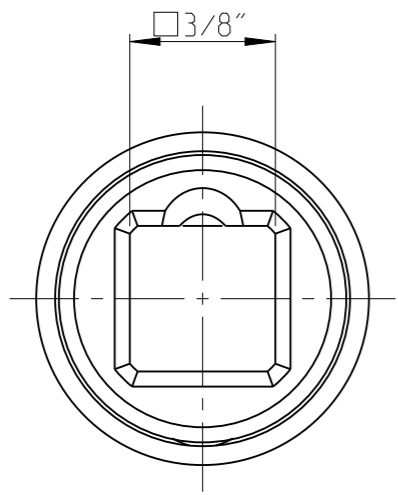

ASSEMBLY	4027122846	Status	Released	Rev. / Iter	1.1
DRAWING	4027122846	Status		Rev. / Iter	1.1

1:1

proprietary document. Not to be used in any way without our consent.

SALTUS	Name	Bit SKT-SQ3/8"-L150-T45-RM-R
	Designation	4027 1228 46