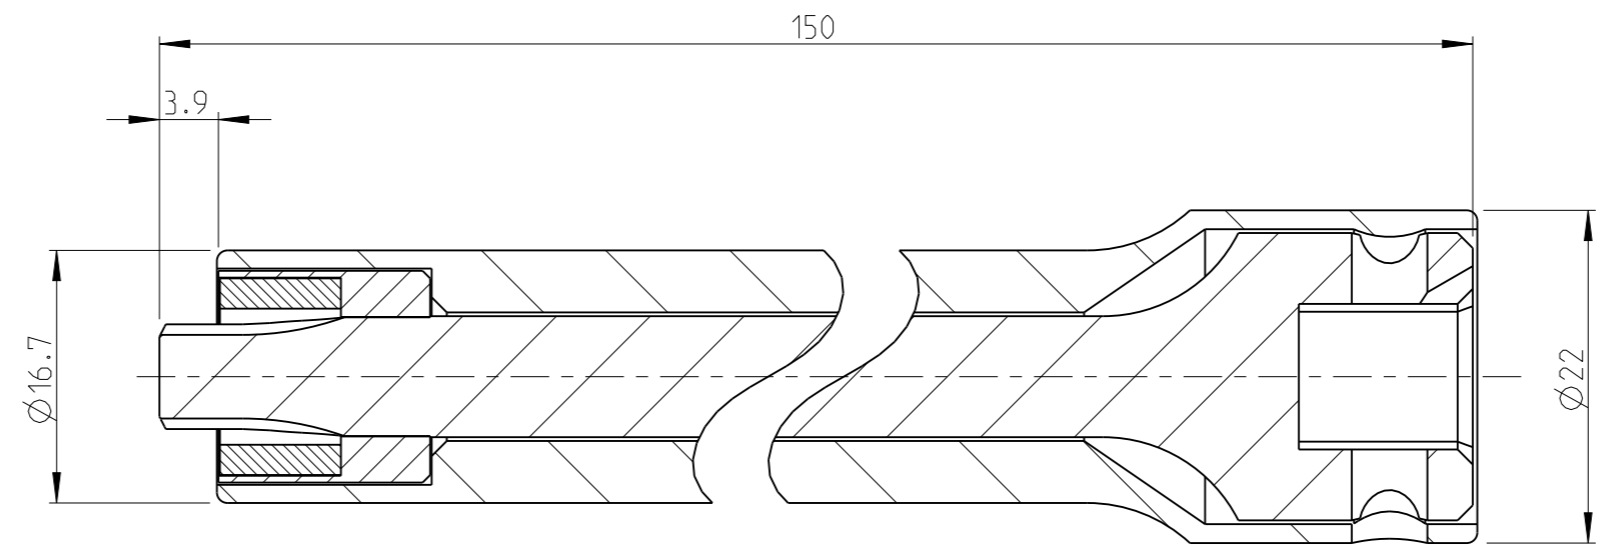

ASSEMBLY	4027122846	Status	Released	Rev. / Iter	1.1
DRAWING	4027122846	Status		Rev. / Iter	1.1

1:1

proprietary document. Not to be used in any way without our consent.

SALTUS	Name	Bit SKT-SQ3/8"-L150-T45-RM-R
	Designation	4027 1228 46