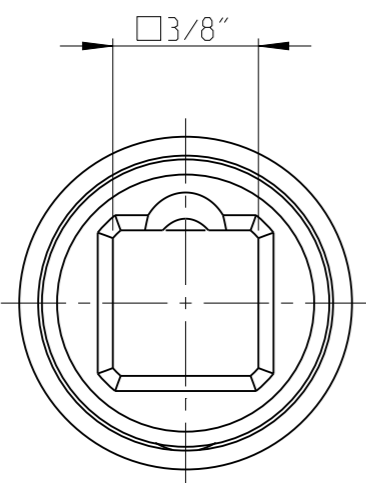

ASSEMBLY	4027122847	Status	Released	Rev. / Iter	1.1
DRAWING	4027122847	Status		Rev. / Iter	1.1

1:1

SALTUS

Name	Bit SKT-SQ3/8"-L150-IP45-RM-R
Designation	4027 1228 47

proprietary document. Not to be used in any way without our consent.