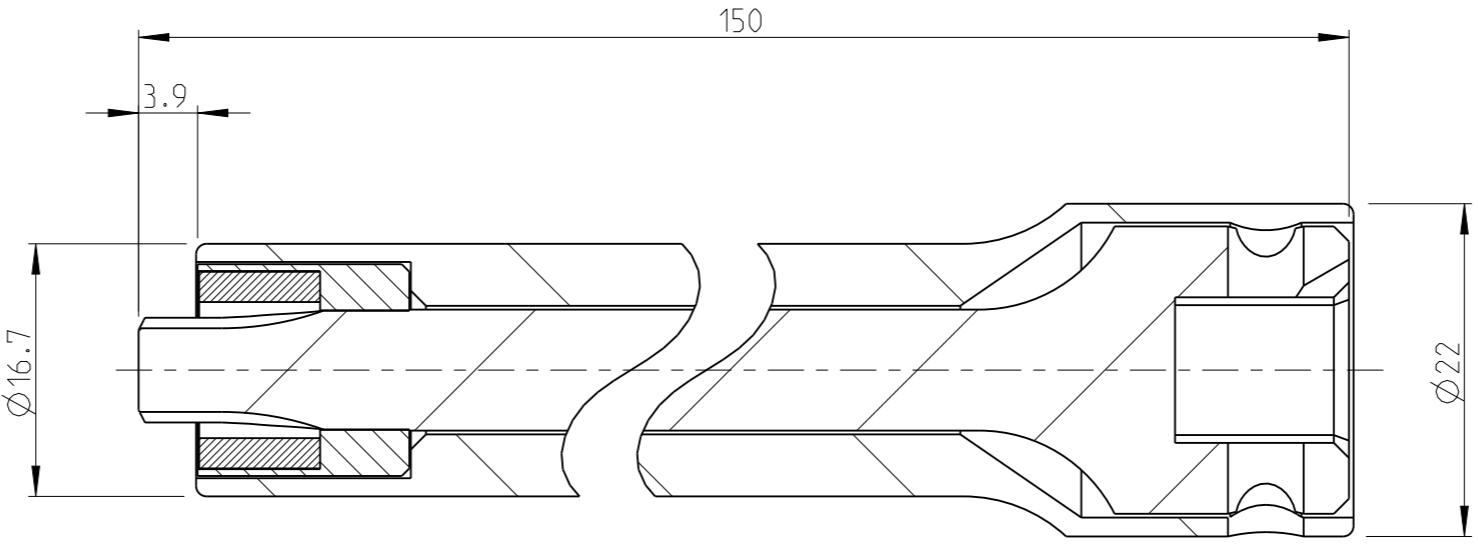

ASSEMBLY	4027122847	Status	Released	Rev. / Iter	1.1
DRAWING	4027122847	Status		Rev. / Iter	1.1

1:1

SALTUS

Name	Bit SKT-SQ3/8"-L150-IP45-RM-R
Designation	4027 1228 47

proprietary document. Not to be used in any way without our consent.